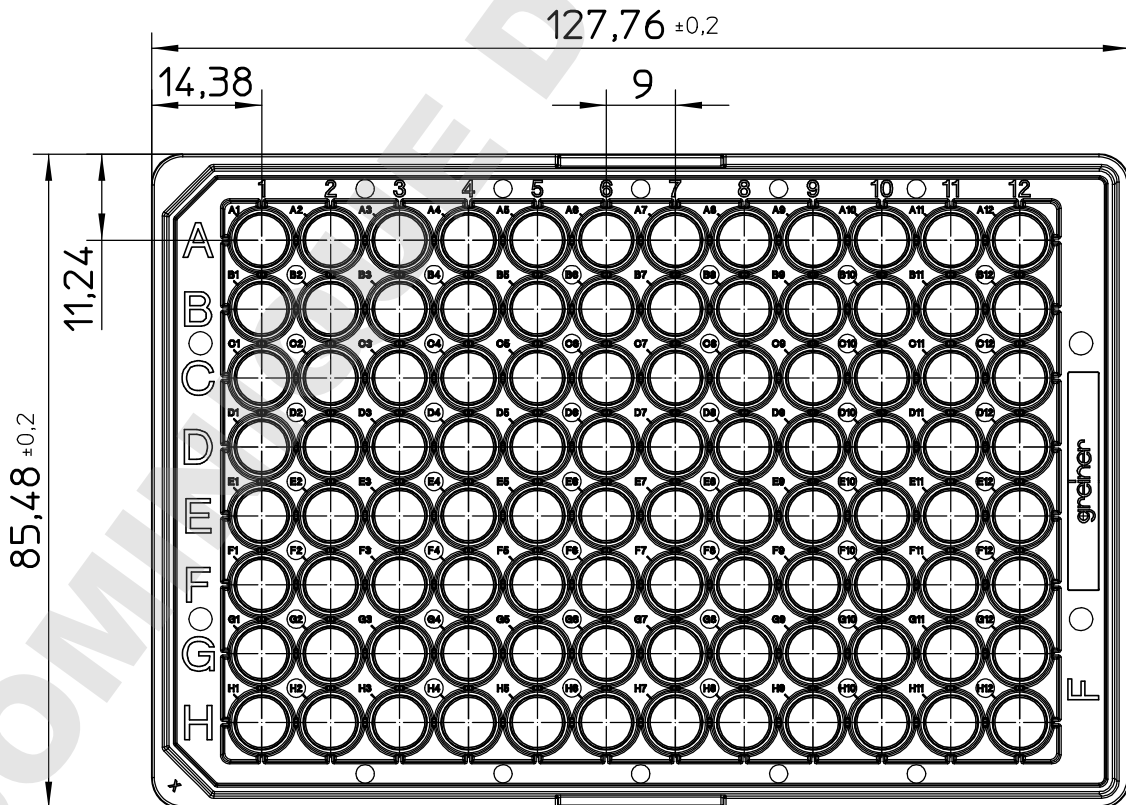

Curvature max.0,2

"All dimensions in mm"

Customer drawing subject to change without notice!

Uncontrolled Copy

Prior Issue	Drawn	Approved	Released	CONFIDENTIAL: Information contained in this document or drawing is confidential and proprietary to Greiner Bio-One GmbH. This document may not be reproduced for any reason without written permission from Greiner Bio-One GmbH. All rights of design, invention, and copyright are reserved.
Revision 2	Date 2011/05/03	Date 2017/05/11	Date 2017/05/11	
Date 2015/01/22	Name forb	Name schwarzj	Name sonntag	