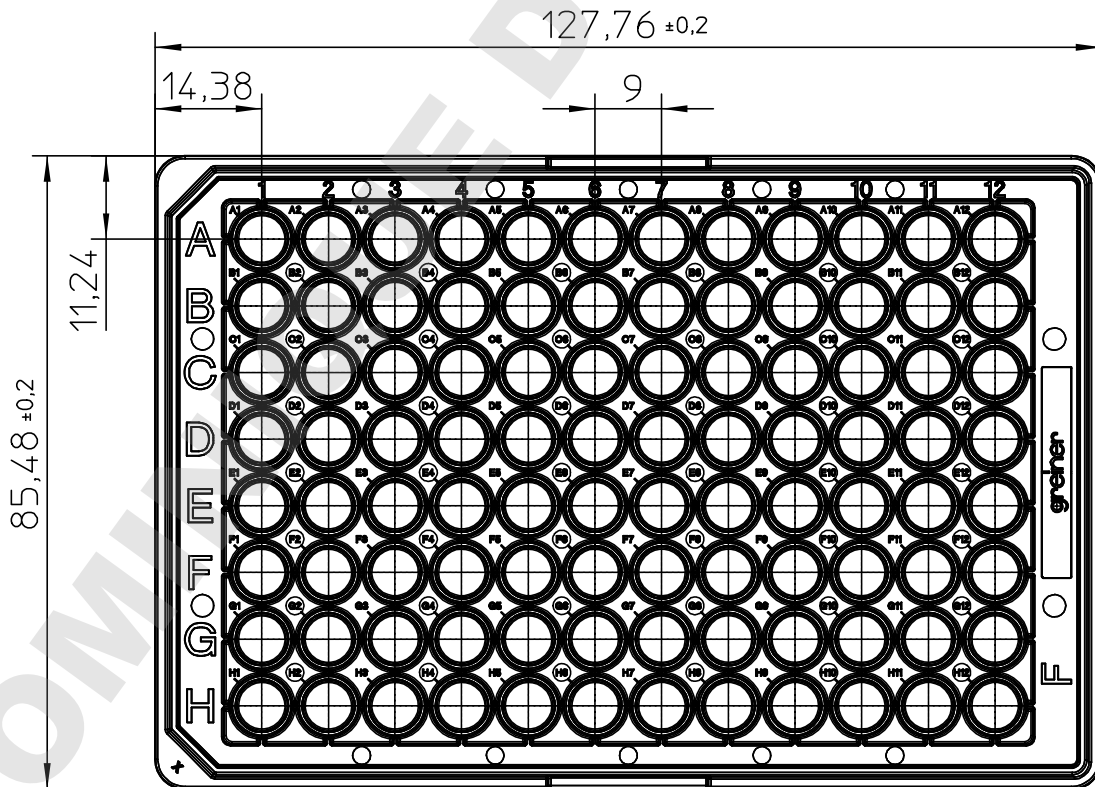

Curvature max.0,2

"All dimensions in mm"

Customer drawing subject to change without notice!

Uncontrolled Copy

Prior Issue	Drawn	Approved	Released	CONFIDENTIAL: Information contained in this document or drawing is confidential and proprietary to Greiner Bio-One GmbH. This document may not be reproduced for any reason without written permission from Greiner Bio-One GmbH. All rights of design, invention, and copyright are reserved.
Revision	Date 2015/03/16	Date 2015/03/16	Date 2015/03/16	
Date	Name schwarzj	Name schwarzj	Name sonntag	