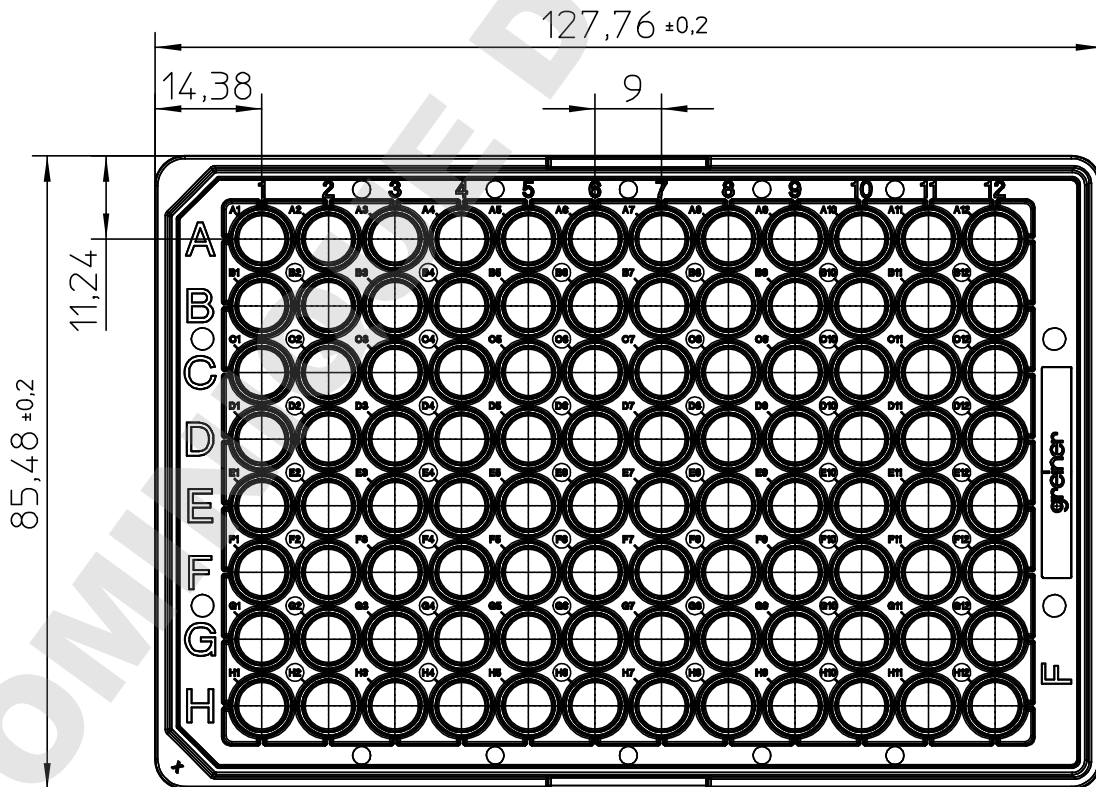

Curvature max.0,2

"All dimensions in mm"

Customer drawing subject to change without notice!

Uncontrolled Copy

Prior Issue	Drawn	Approved	Released	CONFIDENTIAL: Information contained in this document or drawing is confidential and proprietary to Greiner Bio-One GmbH. This document may not be reproduced for any reason without written permission from Greiner Bio-One GmbH. All rights of design, invention, and copyright are reserved.
Revision	Date 2015/03/16	Date 2015/03/16	Date 2015/03/16	
Date	Name schwarzj	Name schwarzj	Name sonntag	