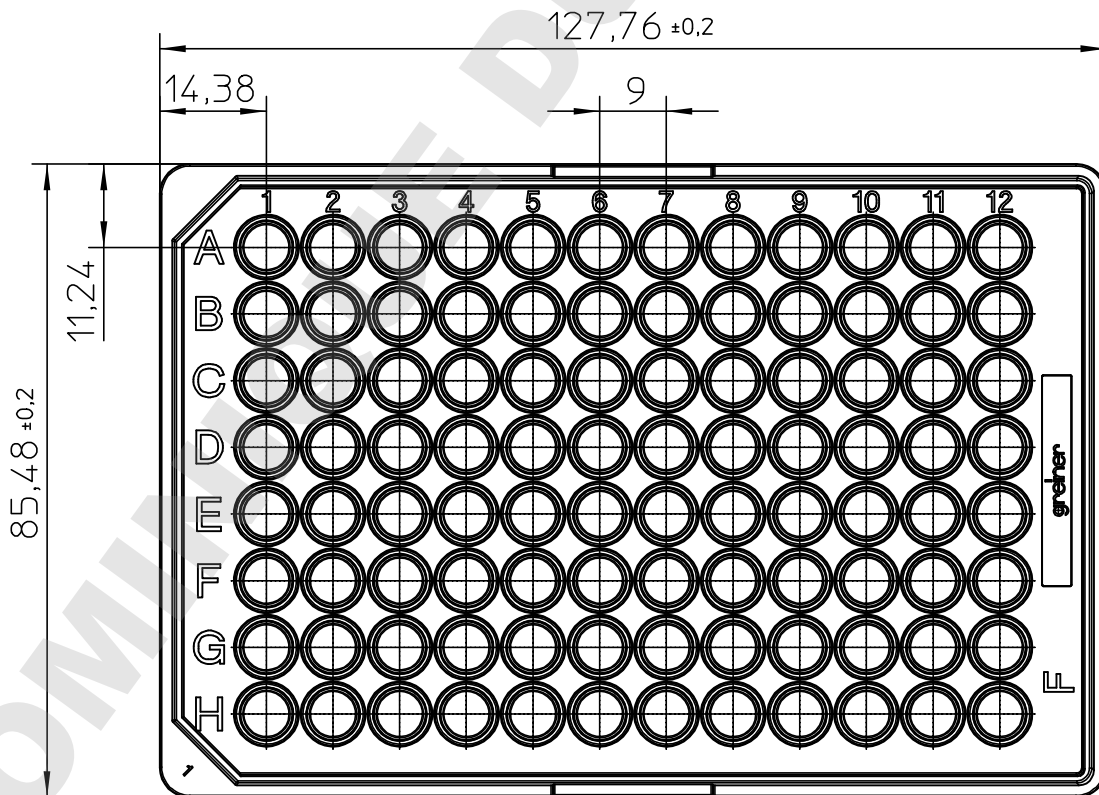

Curvature max. 0,2

"All dimensions in mm"

Customer drawing subject to change without notice!

Uncontrolled Copy

Prior Issue	Drawn	Approved	Released	CONFIDENTIAL: Information contained in this document or drawing is confidential and proprietary to Greiner Bio-One GmbH. This document may not be reproduced for any reason without written permission from Greiner Bio-One GmbH. All rights of design, invention, and copyright are reserved.
Revision 1	Date 2011/04/28	Date 2015/01/20	Date 2015/01/20	
Date 2011/05/03	Name forb	Name schwarzj	Name sonntag	