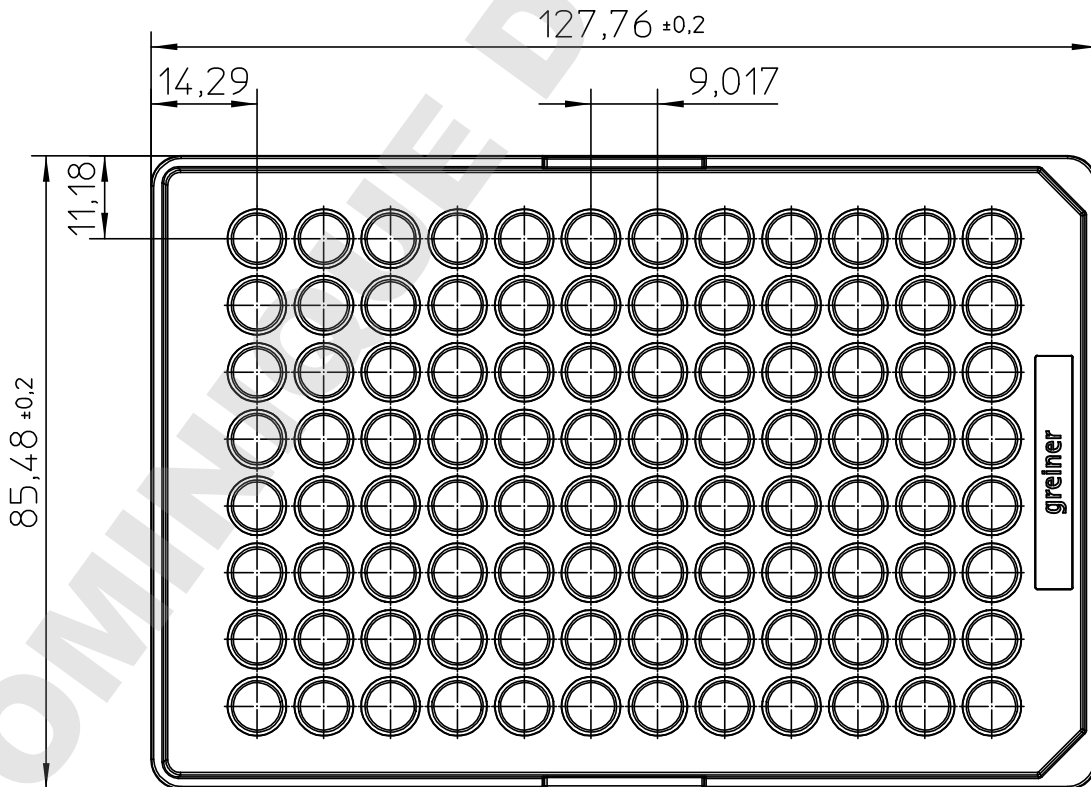

Curvature max.0,2

"All dimensions in mm"

Customer drawing subject to change without notice!

Uncontrolled Copy

| Prior Issue | Drawn              | Approved           | Released           | <small>CONFIDENTIAL: Information contained in this document or drawing is confidential and proprietary to Greiner Bio-One GmbH. This document may not be reproduced for any reason without written permission from Greiner Bio-One GmbH. All rights of design, invention, and copyright are reserved.</small> |
|-------------|--------------------|--------------------|--------------------|---|
| Revision    | Date<br>2015/03/16 | Date<br>2015/03/16 | Date<br>2015/03/16 |   |
| Date        | Name<br>schwarzj   | Name<br>schwarzj   | Name<br>sonntag    |   |

Curvature +0,3  
-0,3

"All dimensions in mm"  
Customer drawing subject to change without notice!

**Uncontrolled Copy**

| Prior Issue | Drawn              | Approved           | Released           | CONFIDENTIAL: Information contained in this document or drawing is confidential and proprietary to Greiner Bio-One GmbH. This document may not be reproduced for any reason without written permission from Greiner Bio-One GmbH. All rights of design, invention, and copyright are reserved. |
|-------------|--------------------|--------------------|--------------------|--|
| Revision    | Date<br>2015/03/16 | Date<br>2015/03/16 | Date<br>2015/03/16 |  |
| Date        | Name<br>schwarzj   | Name<br>schwarzj   | Name<br>sonntag    |  |