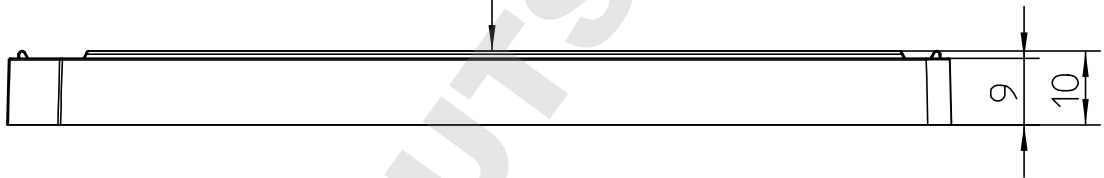

Curvature max.0,2

"All dimensions in mm"

Customer drawing subject to change without notice!

Uncontrolled Copy

| Prior Issue | Drawn              | Approved           | Released           | <small>CONFIDENTIAL: Information contained in this document or drawing is confidential and proprietary to Greiner Bio-One GmbH. This document may not be reproduced for any reason without written permission from Greiner Bio-One GmbH. All rights of design, invention, and copyright are reserved.</small> |
|-------------|--------------------|--------------------|--------------------|---|
| Revision    | Date<br>2015/03/16 | Date<br>2015/03/16 | Date<br>2015/03/16 |   |
| Date        | Name<br>schwarzj   | Name<br>schwarzj   | Name<br>sonntag    |   |

Curvature +0,3  
-0,3

"All dimensions in mm"  
Customer drawing subject to change without notice!

**Uncontrolled Copy**

| Prior Issue | Drawn              | Approved           | Released           | CONFIDENTIAL: Information contained in this document or drawing is confidential and proprietary to Greiner Bio-One GmbH. This document may not be reproduced for any reason without written permission from Greiner Bio-One GmbH. All rights of design, invention, and copyright are reserved. |
|-------------|--------------------|--------------------|--------------------|--|
| Revision    | Date<br>2015/03/16 | Date<br>2015/03/16 | Date<br>2015/03/16 |  |
| Date        | Name<br>schwarzj   | Name<br>schwarzj   | Name<br>sonntag    |  |