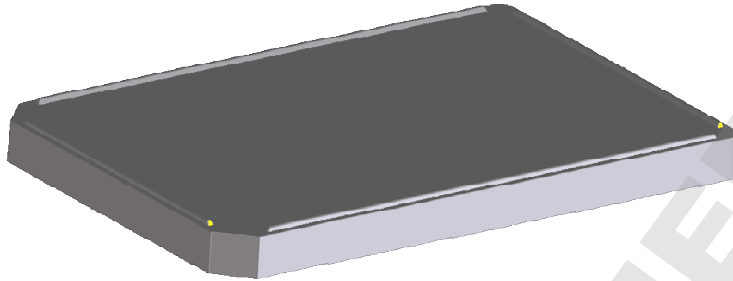

Curvature max.0,2

"All dimensions in mm"

Customer drawing subject to change without notice!

Uncontrolled Copy

| Prior Issue | Drawn              | Approved           | Released           | <small>CONFIDENTIAL: Information contained in this document or drawing is confidential and proprietary to Greiner Bio-One GmbH. This document may not be reproduced for any reason without written permission from Greiner Bio-One GmbH. All rights of design, invention, and copyright are reserved.</small> |
|-------------|--------------------|--------------------|--------------------|---|
| Revision    | Date<br>2015/03/16 | Date<br>2015/03/16 | Date<br>2015/03/16 |   |
| Date        | Name<br>schwarzj   | Name<br>schwarzj   | Name<br>sonntag    |   |

Curvature +0,3  
-0,3

"All dimensions in mm"  
Customer drawing subject to change without notice!

**Uncontrolled Copy**

| Prior Issue | Drawn              | Approved           | Released           | CONFIDENTIAL: Information contained in this document or drawing is confidential and proprietary to Greiner Bio-One GmbH. This document may not be reproduced for any reason without written permission from Greiner Bio-One GmbH. All rights of design, invention, and copyright are reserved. |
|-------------|--------------------|--------------------|--------------------|--|
| Revision    | Date<br>2015/03/16 | Date<br>2015/03/16 | Date<br>2015/03/16 |  |
| Date        | Name<br>schwarzj   | Name<br>schwarzj   | Name<br>sonntag    |  |