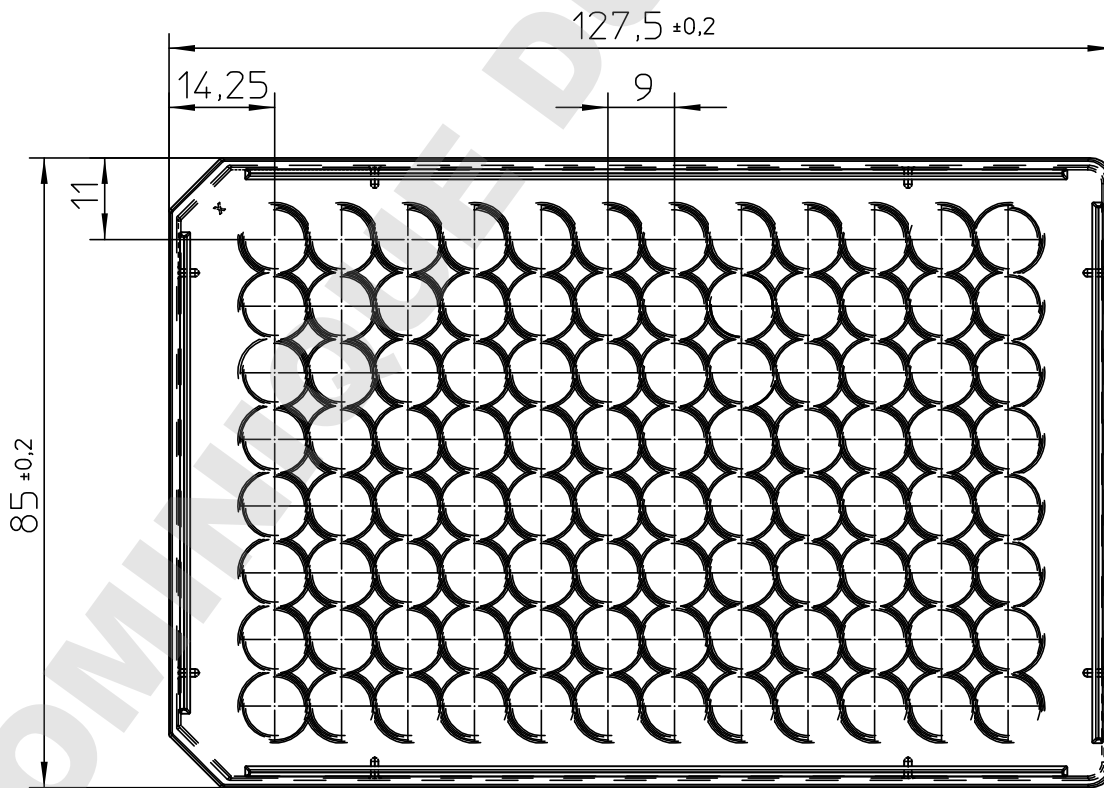

Curvature max.0,2

"All dimensions in mm"

Customer drawing subject to change without notice!

Uncontrolled Copy

| Prior Issue | Drawn              | Approved           | Released           | <small>CONFIDENTIAL: Information contained in this document or drawing is confidential and proprietary to Greiner Bio-One GmbH. This document may not be reproduced for any reason without written permission from Greiner Bio-One GmbH. All rights of design, invention, and copyright are reserved.</small> |
|-------------|--------------------|--------------------|--------------------|---|
| Revision    | Date<br>2015/03/16 | Date<br>2015/03/16 | Date<br>2015/03/16 |   |
| Date        | Name<br>schwarzj   | Name<br>schwarzj   | Name<br>sonntag    |   |

Curvature +0,3  
-0,3

"All dimensions in mm"  
Customer drawing subject to change without notice!

**Uncontrolled Copy**

| Prior Issue | Drawn              | Approved           | Released           | CONFIDENTIAL: Information contained in this document or drawing is confidential and proprietary to Greiner Bio-One GmbH. This document may not be reproduced for any reason without written permission from Greiner Bio-One GmbH. All rights of design, invention, and copyright are reserved. |
|-------------|--------------------|--------------------|--------------------|--|
| Revision    | Date<br>2015/03/16 | Date<br>2015/03/16 | Date<br>2015/03/16 |  |
| Date        | Name<br>schwarzj   | Name<br>schwarzj   | Name<br>sonntag    |  |