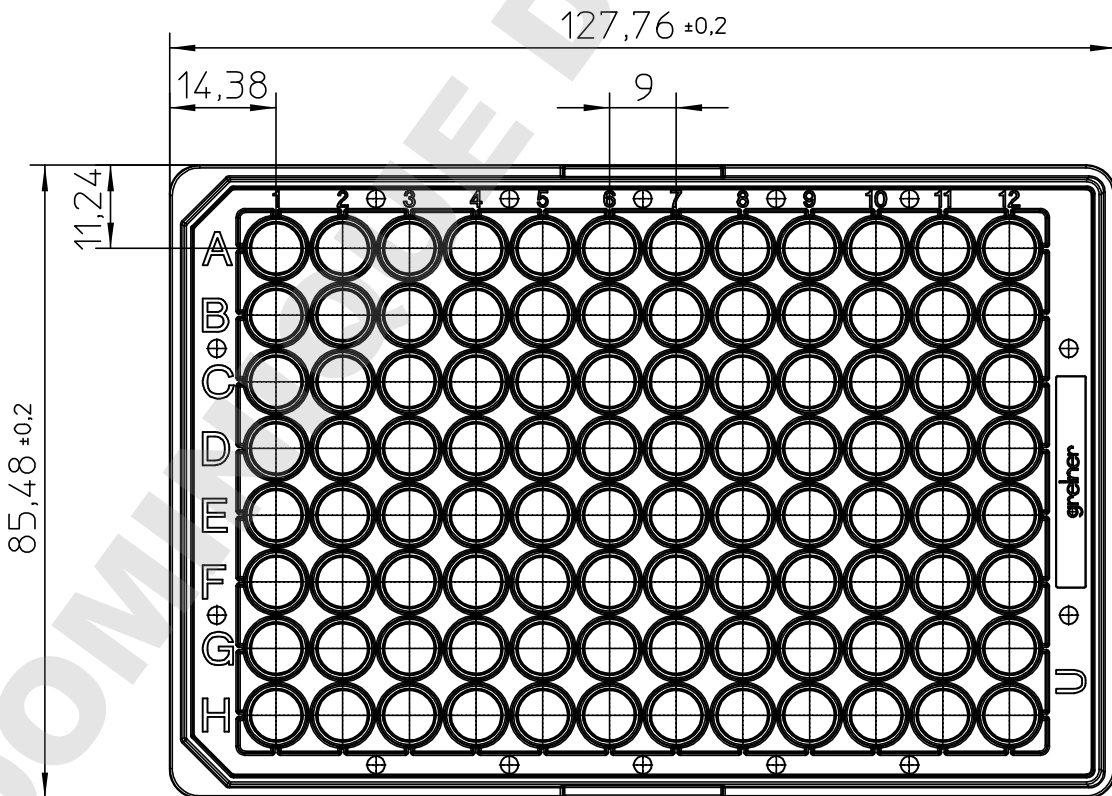

Curvature  
+0,2  
-0,15

"All dimensions in mm"

Customer drawing subject to change without notice!

**Uncontrolled Copy**

Prior Issue	Drawn	Approved	Released	CONFIDENTIAL: Information contained in this document or drawing is confidential and proprietary to Greiner Bio-One GmbH. This document may not be reproduced for any reason without written permission from Greiner Bio-One GmbH. All rights of design, invention, and copyright are reserved.
Revision 1	Date 2011/06/01	Date 2014/12/08	Date 2014/12/08	
Date 2011/06/01	Name forb	Name schwarzj	Name sonntag	