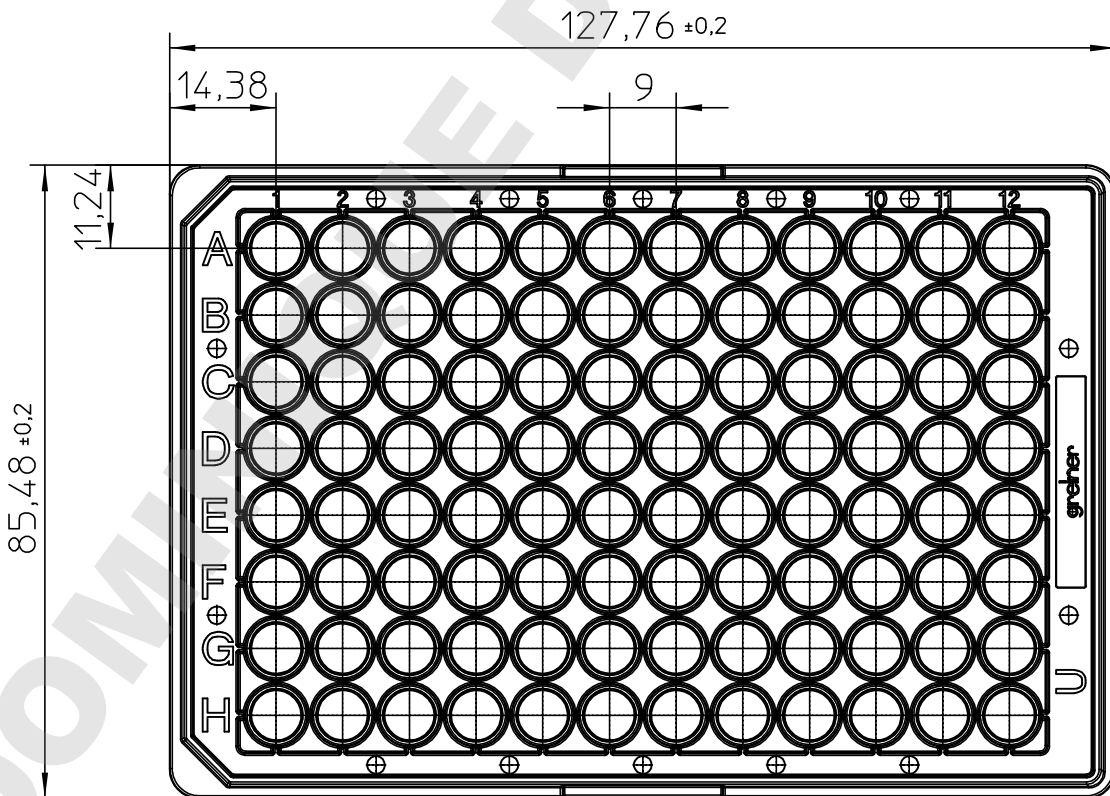

Curvature +0,2
-0,15

"All dimensions in mm"

Customer drawing subject to change without notice!

Uncontrolled Copy

| Prior Issue | Drawn | Approved | Released | CONFIDENTIAL: Information contained in this document or drawing is confidential and proprietary to Greiner Bio-One GmbH. This document may not be reproduced for any reason without written permission from Greiner Bio-One GmbH. All rights of design, invention, and copyright are reserved. |
|--------------------|--------------------|--------------------|--------------------|--|
| Revision 1 | Date 2011/06/01 | Date 2014/12/08 | Date 2014/12/08 | |
| Date 2011/06/01 | Name forb | Name schwarzj | Name sonntag | |