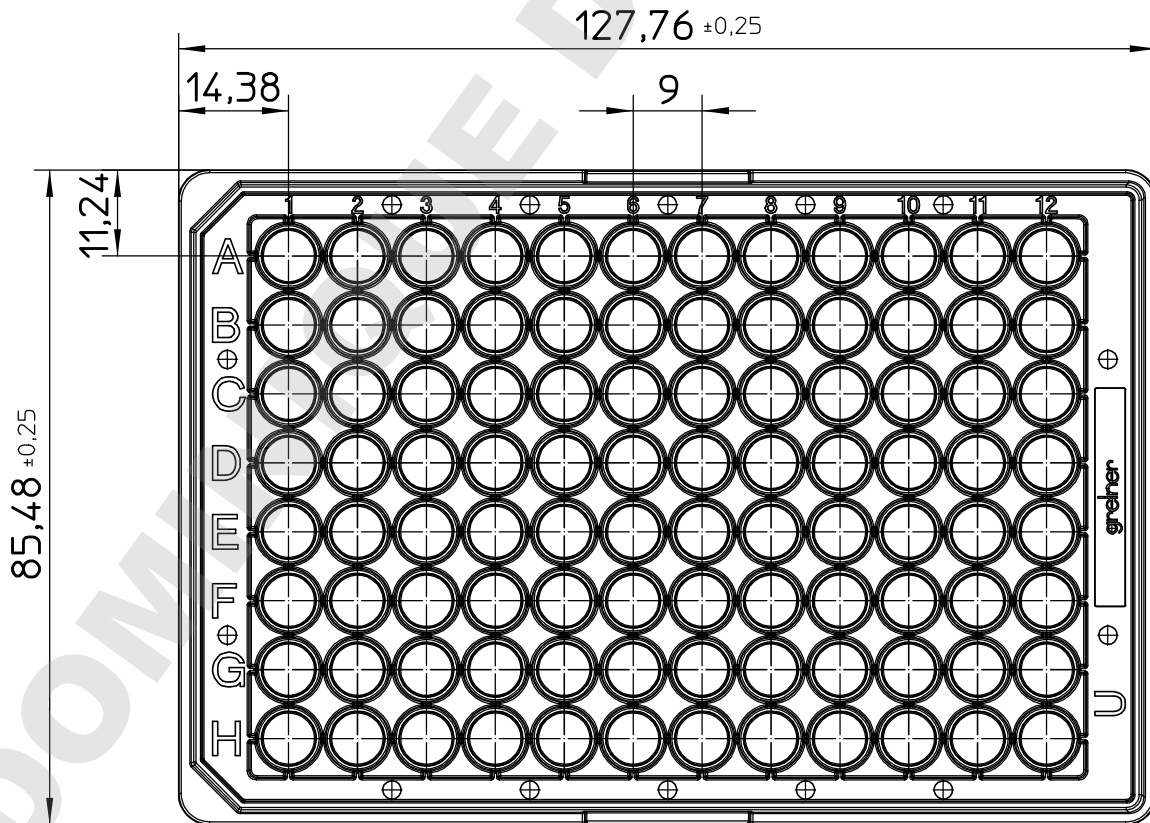

Curvature $+0,25$
 $-0,05$

"All dimensions in mm"

Customer drawing subject to change without notice!

Uncontrolled Copy

Prior Issue	Drawn	Approved	Released	CONFIDENTIAL: Information contained in this document or drawing is confidential and proprietary to Greiner Bio-One GmbH. This document may not be reproduced for any reason without written permission from Greiner Bio-One GmbH. All rights of design, invention, and copyright are reserved.
Revision 2	Date 2011/06/01	Date 2017/09/06	Date 2017/09/06	
Date 2014/12/08	Name forb	Name forb	Name sonntag	