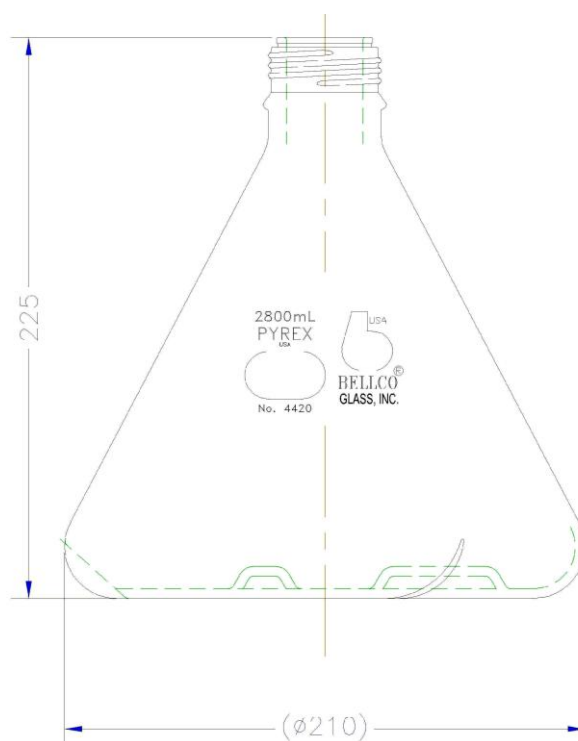

Bellco Glass, Inc.
Specification Sheet
Product #: 2552-62280

Description: S/C 6 Baffle Fernbach Flask with the following specifications:

- **Neck Style: 45mm Screw Thread**
- **Shape of Flask; Fernbach**
- **Capacity: 2800mL**
- **Material: Type 1 Class A Borosilicate Glass (Corning)**
- **Dimensions: 210mm OD x 225mm Overall Height, approx**
- **Baffles: 3 side baffles evenly spaced, 3 bottom baffles evenly spaced**
- **45mm Membrane Cap Included**