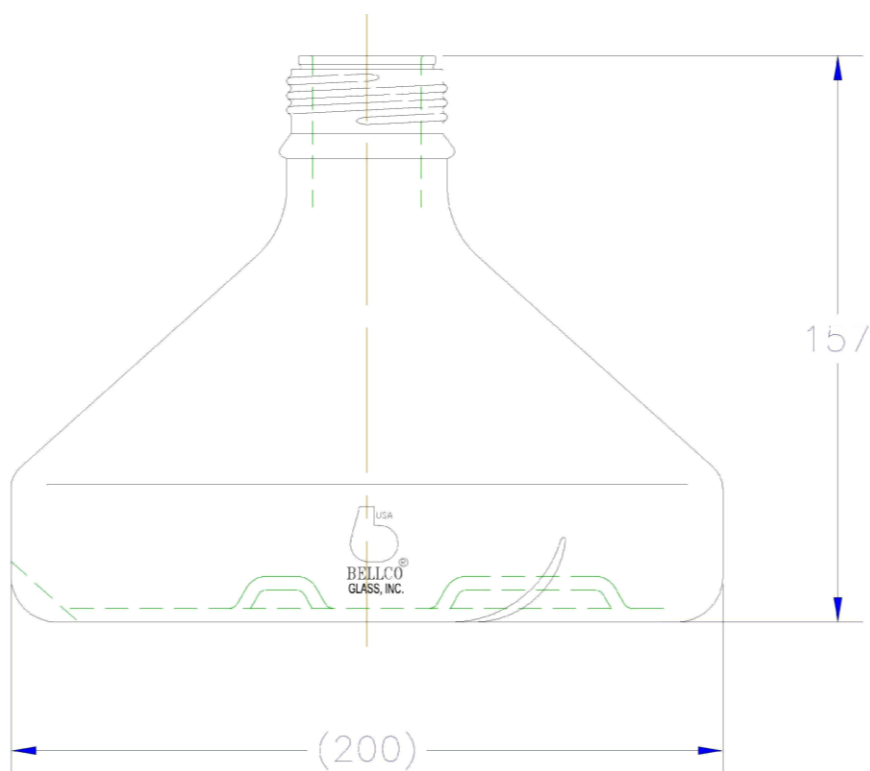

Bellco Glass, Inc.
Specification Sheet
Product #: 2552-62180

Description: S/C 6 Baffle Fernbach Flask with the following specifications:

- **Neck Style: 45mm Screw Thread**
- **Shape of Flask; Fernbach**
- **Capacity: 1800mL**
- **Material: Type 1 Class A Borosilicate Glass (Corning)**
- **Dimensions: 200mm OD x 157mm Overall Height, approx**
- **Baffles: 3 side baffles evenly spaced, 3 bottom baffles evenly spaced**
- **45mm Membrane Cap Included**