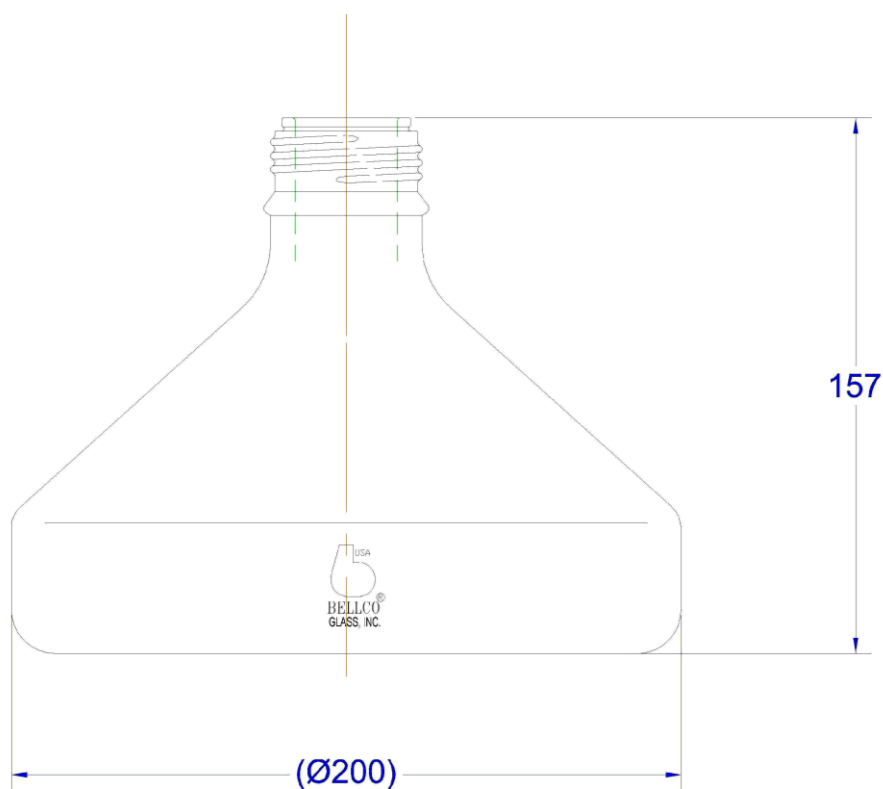

Bellco Glass, Inc.
Specification Sheet
Product #: 2552-18000

Description: S/C Fernbach Flask with the following specifications:

- **Neck Style: 45mm Screw Thread**
- **Shape of Flask; Fernbach**
- **Capacity: 1800mL**
- **Material: Type 1 Class A Borosilicate Glass (Corning)**
- **Dimensions: 200mm OD x 157mm Overall Height, approx**
- **45mm Membrane Cap Included**