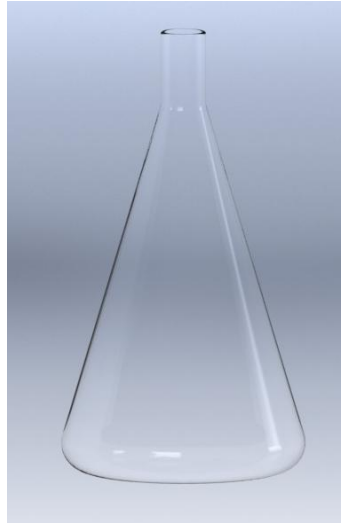

Bellco Glass, Inc.

Equipment and Glassware Manufacturing

Bellco Glass, Inc. presents

DeLong® Flask Only, 4000mL

SKU : 2511-04000

- Material: Type 1 Class A Borosilicate Glass
- Dimensions: 205mm OD x 370mm OAH, 38mm closure
- Graduated to approximate volumes
- Case quantity: 3
- Stainless Steel or KAP-UTS™ disposable closures available for purchase