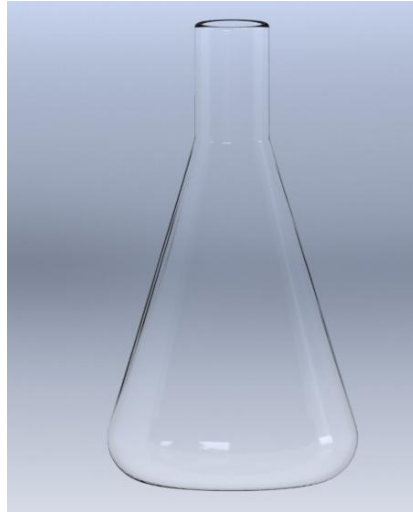

Bellco Glass, Inc.

Equipment and Glassware Manufacturing

Bellco Glass, Inc. presents

DeLong® Flask Only, 1000mL

SKU : 2511-01000

- Material: Type 1 Class A Borosilicate Glass
- Dimensions: 128mm OD x 235mm OAH, 38mm closure
- Graduated to approximate volumes
- Case quantity: 6
- Stainless Steel or KAP-UTS™ disposable closures available for purchase