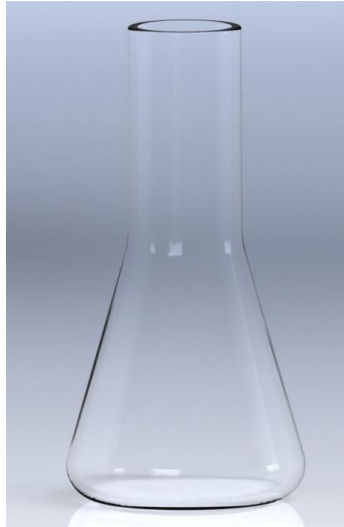

Bellco Glass, Inc.

Equipment and Glassware Manufacturing

Bellco Glass, Inc. presents

DeLong® Flask Only, 250mL

SKU : 2511-00250

- Material: Type 1 Class A Borosilicate Glass
- Dimensions: 80mm OD x 160mm OAH, 38mm closure
- Graduated to approximate volumes
- Case quantity: 12
- Stainless Steel or KAP-UTS™ disposable closures available for purchase