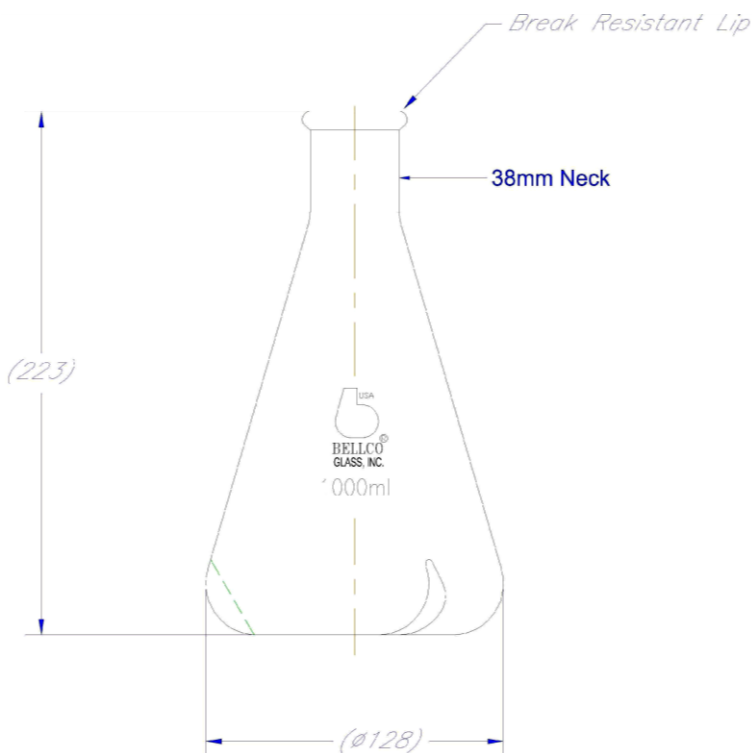

Bellco Glass, Inc.
Specification Sheet
Product #: 2542-01000

Description: Shake Flask w/ Extra Deep Baffles

- **Capacity: 1000mL**
- **Material: Type 1 Class A Borosilicate Glass**
- **Break Resistant Lip**
- **Dimensions: 128mm OD x 223mm Overall Height, approx**
- **Neck Diameter: 34mm**
- **Three Baffles (approx. 10mm deep)**
- **Packaged 6 per case**
- **For Bellco Orbital Shakers and Flask Accessory Trays**