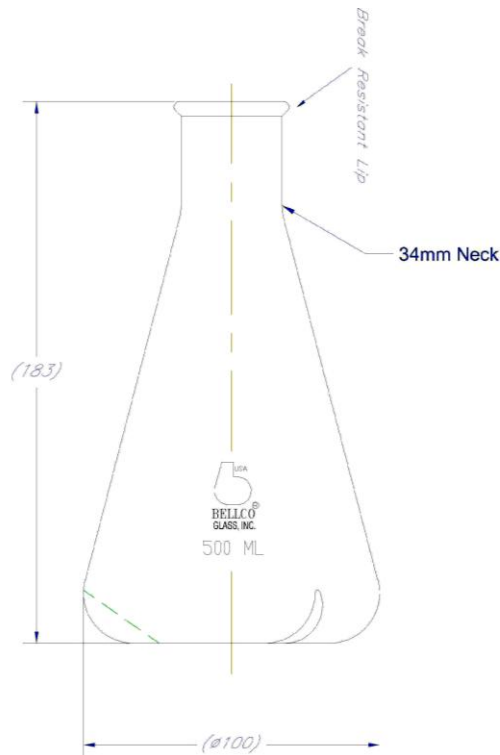

Bellco Glass, Inc.
Specification Sheet
Product #: 2542-00500

Description: Shake Flask w/ Extra Deep Baffles

- **Capacity: 500mL**
- **Material: Type 1 Class A Borosilicate Glass**
- **Break Resistant Lip**
- **Dimensions: 100mm OD x 183mm Overall Height, approx**
- **Neck Diameter: 34mm**
- **Three Baffles (approx. 8mm deep)**
- **Packaged 12 per case**
- **For Bellco Orbital Shakers and Flask Accessory Trays**