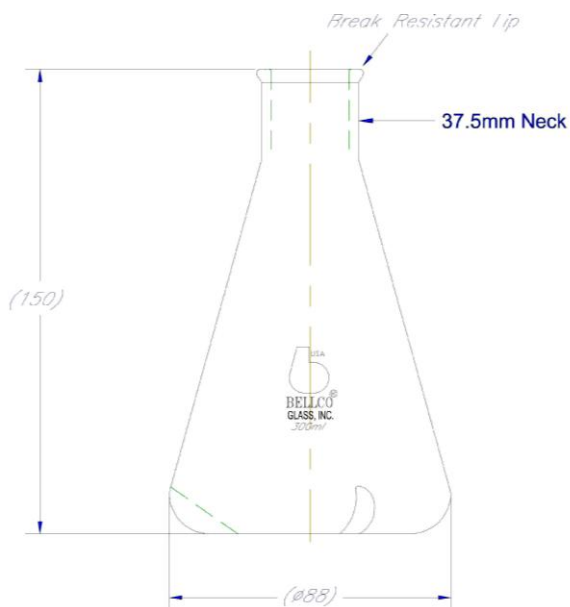

Bellco Glass, Inc.
Specification Sheet
Product #: 2542-00300

Description: Shake Flask w/ Extra Deep Baffles

- **Capacity: 300mL**
- **Material: Type 1 Class A Borosilicate Glass**
- **Break Resistant Lip**
- **Dimensions: 88mm OD x 150mm Overall Height, approx**
- **Neck Diameter: 37.5mm**
- **Three Baffles (approx. 7mm deep)**
- **Packaged 12 per case**
- **For Bellco Orbital Shakers and Flask Accessory Trays**