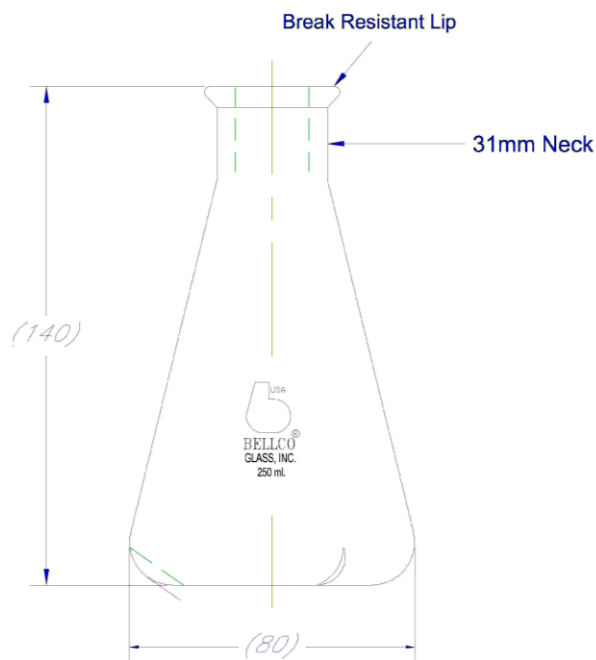

Bellco Glass, Inc.
Specification Sheet
Product #: 2542-00250

Description: Shake Flask w/ Extra Deep Baffles

- **Capacity: 250mL**
- **Material: Type 1 Class A Borosilicate Glass**
- **Break Resistant Lip**
- **Dimensions: 80mm OD x 140mm Overall Height, approx**
- **Neck Diameter: 31mm**
- **Three Baffles (approx. 6mm deep)**
- **Packaged 12 per case**
- **For Bellco Orbital Shakers and Flask Accessory Trays**