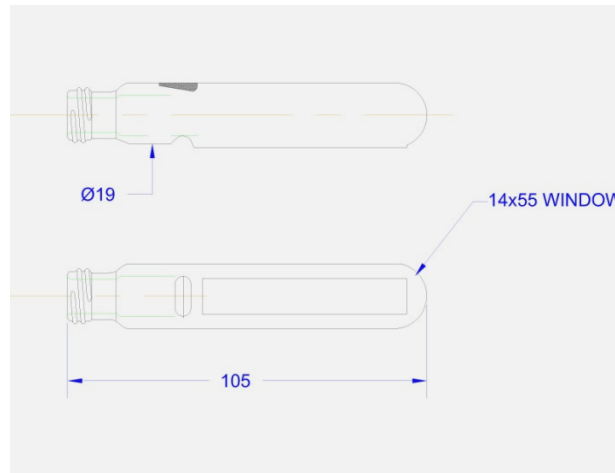

## Screw Cap, Short Style Leighton Tube

SKU : 1904-19105

- Screw cap, short style Leighton Tube
- Material: Type 1 Class A Borosilicate
- Tube Dimensions: 19mm OD x 105mm OAL
- Window Dimensions: 14mm x 55mm
- Screw Cap Size: 18-415
- Cover Slip Size: 10.5x22mm, 10.5x35mm, 10.5x50mm
- Supplied with rubber lined black phenolic screw cap