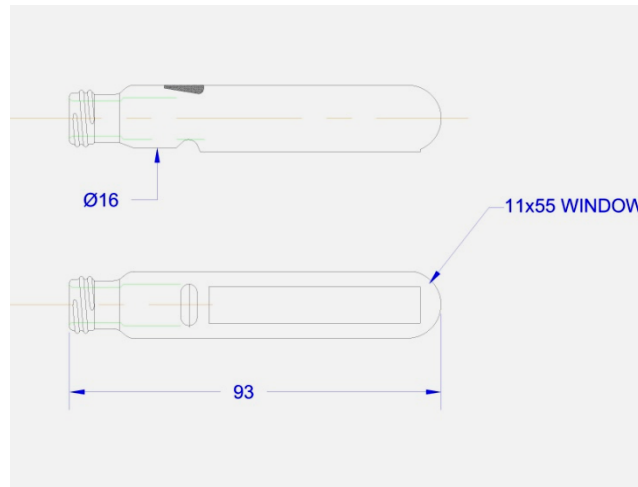

Bellco Glass, Inc.

Equipment and Glassware Manufacturing

Bellco Glass, Inc. presents

Screw Cap, Short Style Leighton Tube

SKU : 1904-16095

- Screw cap, short style Leighton Tube
- Material: Type 1 Class A Borosilicate
- Tube Dimensions: 16mm OD x 93mm OAL
- Window Dimensions: 11mm x 55mm
- Screw Cap Size: 16mm
- Cover Slip Size: 9x22mm, 9x35mm, 9x50mm
- Supplied with non-toxic white