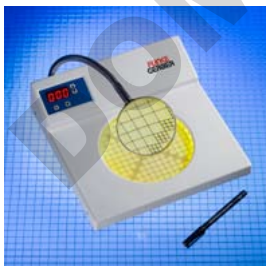

Dimensions (LxHxW): 27,5 x 8 x 30cm

Weight: appr. 1,7 kg

Connected loads: 230 V/50 Hz

Ordering data:

ColonyStar with accessories

Art. no: 8500

Following Accessories are included:

Magnifying glass	8501
Wolffhügeldisk, white	8502
Wolffhügeldisk, black	8505
Felt-tip marker	8504
Reducing insert	

Color and Brightness of the luminous field are adjustable.