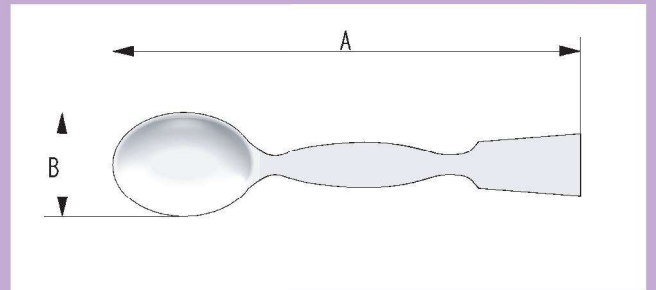

The METALWARE RANGE

SPATULAS SPOON

HIGH QUALITY AND PURITY

SPATULAS - SPOON - NICKEL

Part Number	Material	Length	Diameter B	Capacity
2001	Nickel	120mm	20mm	2ml
2002	Nickel	150mm	20mm	2ml
2003	Nickel	180mm	20mm	2ml
2004	Nickel	210mm	20mm	2ml

SPATULAS - SPOON - STAINLESS STEEL

Part Number	Material	Length	Diameter B	Capacity
2100	Stainless Steel	120mm	20mm	2ml
2101	Stainless Steel	150mm	20mm	2ml
2102	Stainless Steel	180mm	20mm	2ml
2103	Stainless Steel	210mm	20mm	2ml
2110	Stainless Steel PTFE Coated	120mm	20mm	2ml
2111	Stainless Steel PTFE Coated	150mm	20mm	2ml
2113	Stainless Steel PTFE Coated	210mm	20mm	2ml