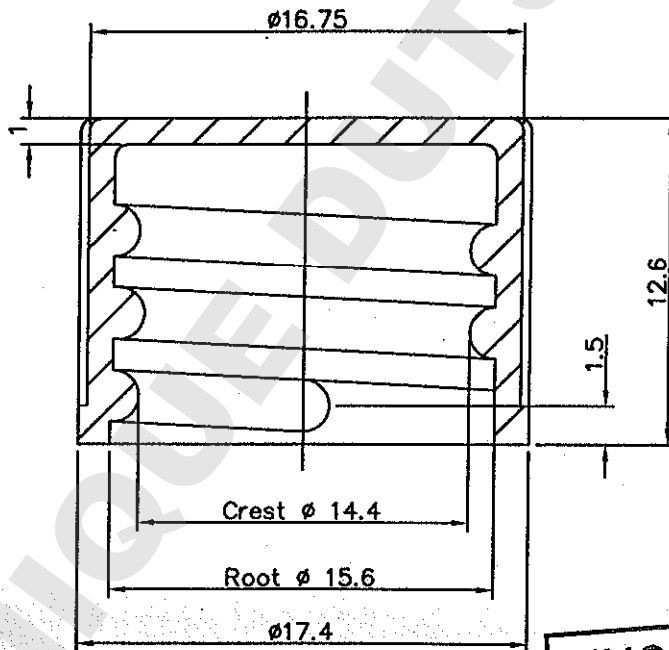

Equi spaced serrations

Fine spark finish

Thread Details:  
Single start, right hand  
2.0mm pitch

Material: Polypropylene  
Colour: Various  
Gen. Tol: 0.25

**UNCONTROLLED COPY**

NOTE 1. ALL WORK IN ACCORD. WITH WHEATON UK LTD STANDARD SPEC. 2. Ref.	REV	DATE	BY	CHK	APP	Details of last Amendment	
<b>CONFIDENTIAL</b> THIS DRAWING IS THE PROPERTY OF WHEATON UK LTD REPRODUCTION OR DISCLOSURE IS PROHIBITED WITHOUT WRITTEN PERMISSION.	DRAWN P.GANDER					Description	
	CHECKED						15.5mm screw cap
	APPROVED <i>[Signature]</i>					A4	
	DATE 24.01.14						REV
ALL DIMENSIONS IN mm		WHEATON®			1		