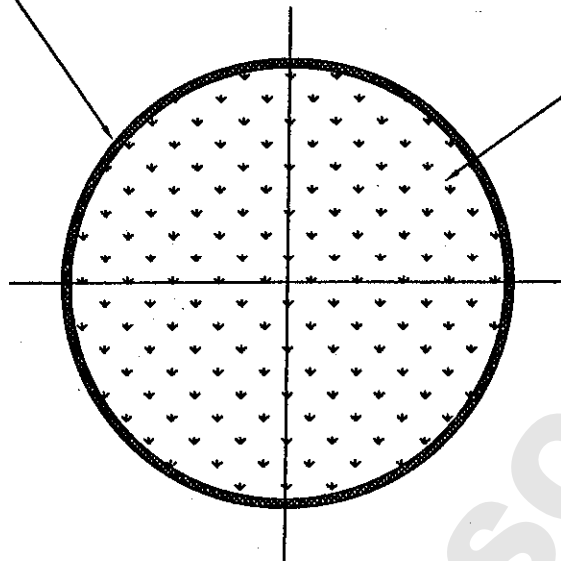

Equi spaced serrations

Fine spark finish

Thread Details:  
Single start, right hand  
2.0mm pitch

Material: Polypropylene  
Colour: Various  
Gen. Tol: 0.25

**UNCONTROLLED COPY**

NOTE 1. ALL WORK IN ACCORD. WITH WHEATON UK LTD STANDARD SPEC. 2. Ref.	REV	DATE	BY	CHK	APP	Details of last Amendment	
<b>CONFIDENTIAL</b> THIS DRAWING IS THE PROPERTY OF WHEATON UK LTD REPRODUCTION OR DISCLOSURE IS PROHIBITED WITHOUT WRITTEN PERMISSION.	DRAWN P.GANDER					Description	
	CHECKED						15.5mm screw cap
	APPROVED <i>[Signature]</i>					A4	
	DATE 24.01.14						REV
ALL DIMENSIONS IN mm		WHEATON®			1		