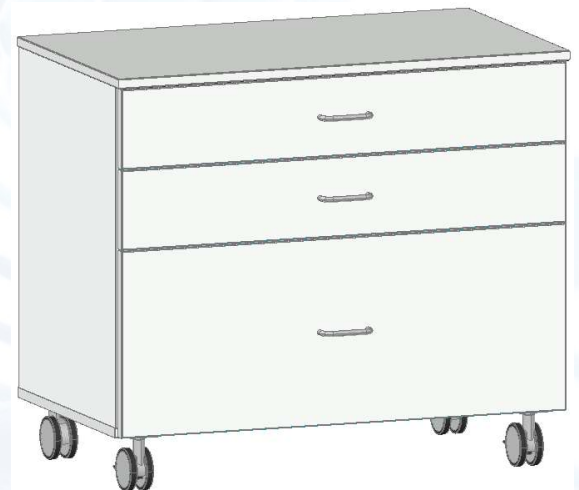

### Mobile cabinet with drawers

**Description:**

- ✓ Mobile cabinet on 4 casters, 2 of them with brakes
- ✓ Diameter of the caster 80mm
- ✓ Total height of the caster 110mm
- ✓ Cabinets are made of 19mm thickness melamine faced chipboard with ABS edges
- ✓ 3 soft closing drawers
- ✓ Drawers fully openable, depth 450mm
- ✓ Sides of the drawers made of steel
- ✓ Steel handles
- ✓ Color: light grey (similar to RAL 7035)
- ✓ NET weight 62 kg
- ✓ Max load on one drawer 30 kg
- ✓ Max general load 200 kg

**Suitable for :**

- ✓ Storage of tools, accessories and labware

**Not suitable for :**

- ✓ Storage of acids and alkali
- ✓ Storage of flammable substances

**Dimensions :**

- ✓ Length 900mm
- ✓ Depth 520mm
- ✓ Height 790mm