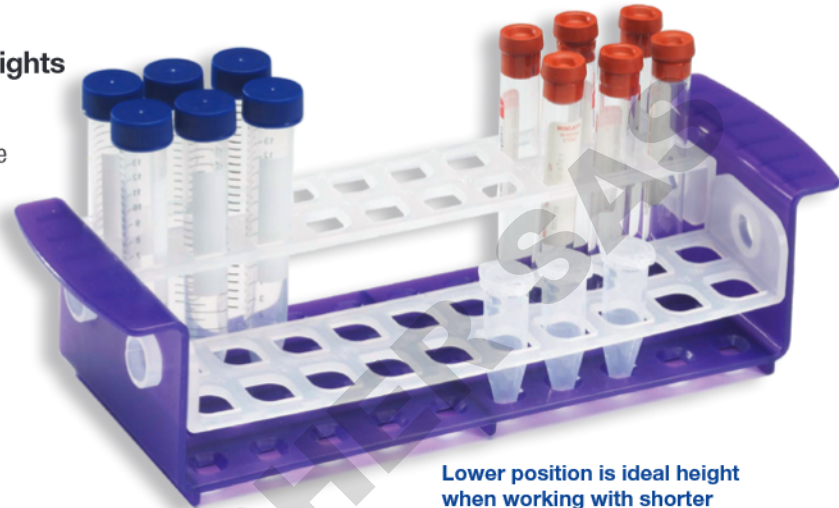

**The most flexible tube rack designed for use with a multitude of tube diameters and heights**

**Holds virtually any brand tube 10-30 mm of varying heights**

**Multiple Configurations**

- Interchangeable tube rack inserts hold multiple tube sizes firmly in place to assist technicians constantly alternating between sample vessels
- Inserts can be pivoted in either an upper or lower position to securely accommodate the size and height of tube being used

**Multi-Functional Design**

- Open design allows for better filling visibility and tube graduations
- Rack wells have a unique teardrop design that enables better retention of tubes over traditional designs
- Rotate tube rack insert to an angle position to facilitate more comfortable pipetting and allow better visibility

Lower position is ideal height when working with shorter microcentrifuge tubes

Alphanumeric grid for quick sample identification and retrieval

Angled position for more comfortable pipetting

Ergonomic handles for ease of transporting the rack

|  |   |  |   |
|--|---|--|---|
| <p><b>Included:</b><br/>1 Base + 6 Tube Rack Inserts</p> |  |  |  |
|  | Two 10-13 mm Tube Rack Inserts<br>Fits 5 mL, 7.5 mL, 10 mL Tubes                    | Two 13-17 mm Tube Rack Inserts<br>Fits 5 mL, 15 mL Tubes                             | Two 25-30 mm Tube Rack Inserts<br>Fits 25 mL, 50 mL Tubes                             |