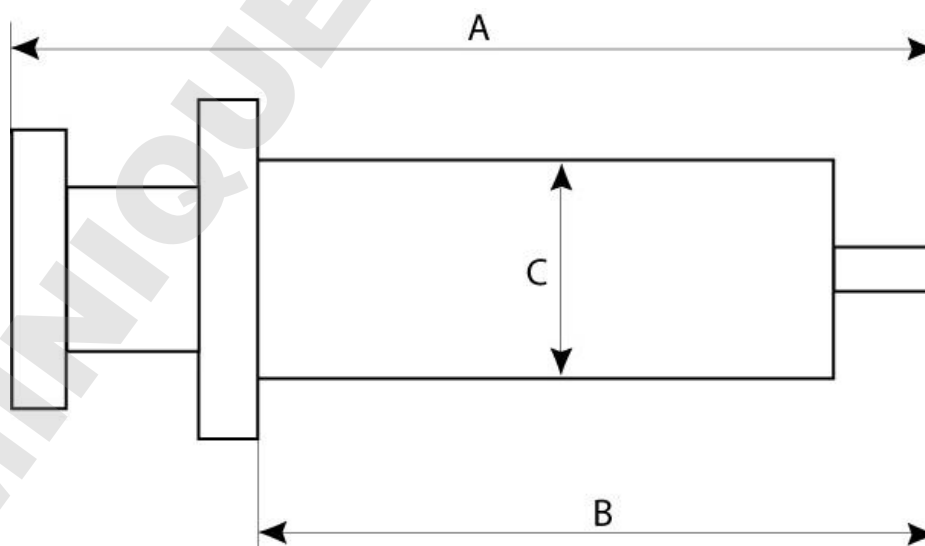

### GENERAL DIMENSIONS

Cat. No.	Volume	Overall length	Cylinder length	Outside diameter
155.0501	1 mL	86	72	9.5
155.0502	2 mL	88	72	11.7
155.0505	5 mL	109	90	14.7
155.0510	10 mL	133	110	18.0
155.0520	20 mL	148	126	23.7
155.0530	30 mL	165	137	27.0
155.0550	50 mL	174	147	32.5
155.05100	100 mL	220	183	39.0
155.05150	150 mL	228	186	48.0
155.05250	250 mL	303	255	48.0

- Borosilicate glass
- Metal Luer Lock Nozzle
- Dimensions are in millimeters

Glass syringes 155\_0912