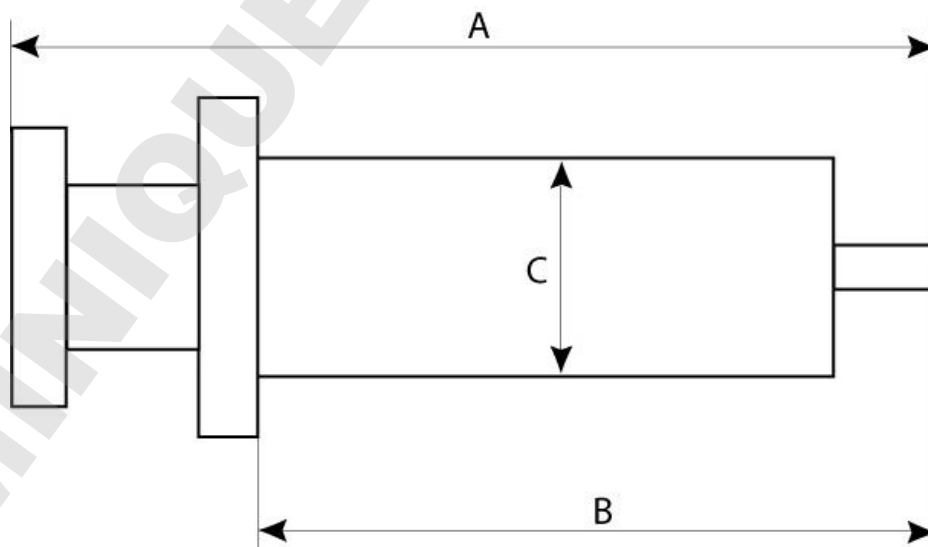

Dosys all-glass syringes

Model 155

GENERAL DIMENSIONS

Cat. No.	Volume	Overall length	Cylinder length	Outside diameter
155.0501	1 mL	86	72	9.5
155.0502	2 mL	88	72	11.7
155.0505	5 mL	109	90	14.7
155.0510	10 mL	133	110	18.0
155.0520	20 mL	148	126	23.7
155.0530	30 mL	165	137	27.0
155.0550	50 mL	174	147	32.5
155.05100	100 mL	220	183	39.0
155.05150	150 mL	228	186	48.0
155.05250	250 mL	303	255	48.0

- Borosilicate glass
- Metal Luer Lock Nozzle
- Dimensions are in millimeters

Glass syringes 155_0912