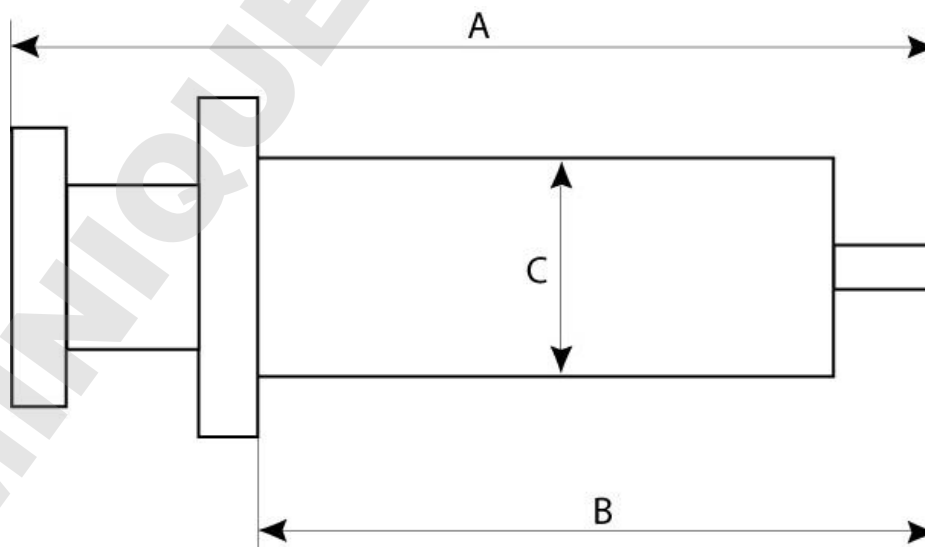

Dosys all-glass syringes

Model 155

GENERAL DIMENSIONS

Cat. No.	Volume	Overall length	Cylinder length	Outside diameter
155.0501	1 mL	86	72	9.5
155.0502	2 mL	88	72	11.7
155.0505	5 mL	109	90	14.7
155.0510	10 mL	133	110	18.0
155.0520	20 mL	148	126	23.7
155.0530	30 mL	165	137	27.0
155.0550	50 mL	174	147	32.5
155.05100	100 mL	220	183	39.0
155.05150	150 mL	228	186	48.0
155.05250	250 mL	303	255	48.0

- Borosilicate glass
- Metal Luer Lock Nozzle
- Dimensions are in millimeters

Glass syringes 155_0912