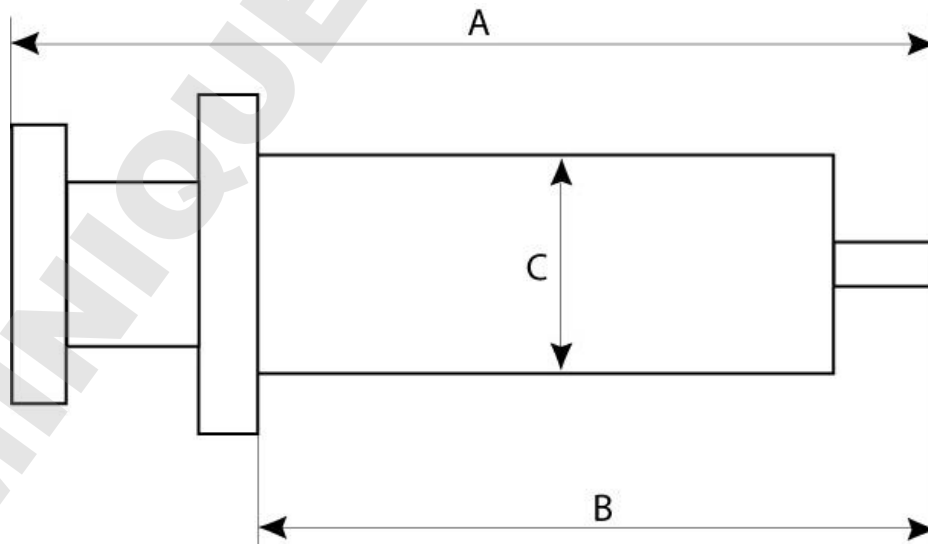

### GENERAL DIMENSIONS

Cat. No.	Volume	Overall length	Cylinder length	Outside diameter
155.0501	1 mL	86	72	9.5
155.0502	2 mL	88	72	11.7
155.0505	5 mL	109	90	14.7
155.0510	10 mL	133	110	18.0
155.0520	20 mL	148	126	23.7
155.0530	30 mL	165	137	27.0
155.0550	50 mL	174	147	32.5
155.05100	100 mL	220	183	39.0
155.05150	150 mL	228	186	48.0
155.05250	250 mL	303	255	48.0

- Borosilicate glass
- Metal Luer Lock Nozzle
- Dimensions are in millimeters

Glass syringes 155\_0912