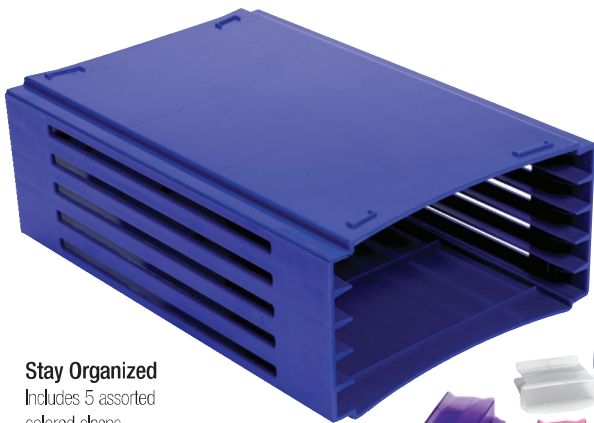

# Cardboard Slide Folders

The cardboard slide folders by Heathrow Scientific offer a convenient solution for safely working, transporting and short-term storing of slides.

- Easily organize slides with the index on the front cover that corresponds with the number grid inside
- Recessed slide compartments and inside covers protect specimens. Slides cannot be touched when the cover is closed, reducing contamination
- Front protection flaps are attached with durable tape for repeated use. Fold flaps flat under the slide holder to save space when in use
- Thumb cut in slide compartments enables easy removal of slides with slight pressure at one end
- Compartment holder is made from a double layer of densely pressed cardboard. Cover is a single layer cardboard
- Available in two sizes that hold 20 or 30 standard (26 x 76mm and 1 x 3in) slides
- Disposable

# Slide Folder Rack

Effortlessly locate, retrieve and keep 20-place slide folders organized

- Made from ABS
- Ideal for histology, microbiology and pathology as well as multiple user research environments
- Rack is lightweight and can be safely transported to multiple work areas
- Rack is portable and refrigerator-safe for cold sample storage
- Multiple folder racks can be stacked vertically to save space in the lab
- Assorted color clasps are ideal for color coding identification and to keep slide folder flaps securely closed
- Clasps can be labeled with a permanent marker or a label can be attached
- Additional clasps can be purchased