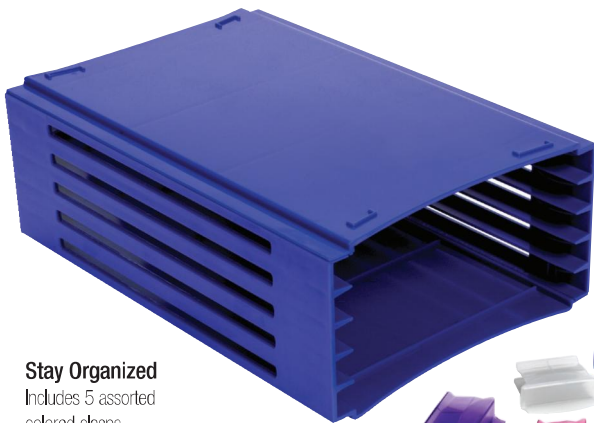

Cardboard Slide Folders

The cardboard slide folders by Heathrow Scientific offer a convenient solution for safely working, transporting and short-term storing of slides.

- Easily organize slides with the index on the front cover that corresponds with the number grid inside
- Recessed slide compartments and inside covers protect specimens. Slides cannot be touched when the cover is closed, reducing contamination
- Front protection flaps are attached with durable tape for repeated use. Fold flaps flat under the slide holder to save space when in use
- Thumb cut in slide compartments enables easy removal of slides with slight pressure at one end
- Compartment holder is made from a double layer of densely pressed cardboard. Cover is a single layer cardboard
- Available in two sizes that hold 20 or 30 standard (26 x 76mm and 1 x 3in) slides
- Disposable

Slide Folder Rack

Effortlessly locate, retrieve and keep 20-place slide folders organized

- Made from ABS
- Ideal for histology, microbiology and pathology as well as multiple user research environments
- Rack is lightweight and can be safely transported to multiple work areas
- Rack is portable and refrigerator-safe for cold sample storage
- Multiple folder racks can be stacked vertically to save space in the lab
- Assorted color clasps are ideal for color coding identification and to keep slide folder flaps securely closed
- Clasps can be labeled with a permanent marker or a label can be attached
- Additional clasps can be purchased

Stay Organized
Includes 5 assorted colored clasps

Stackable

Slide Folder Rack

Item No.	Color	Capacity	L x W x H in	L x W x H cm	UOM
HS99040A	Blue	5 Slide Trays	8.9 x 13.4 x 4.9	22.6 x 34 x 12.5	1/ea

**5 Clasps Included (Clear, Blue, Teal, Purple, Pink)*