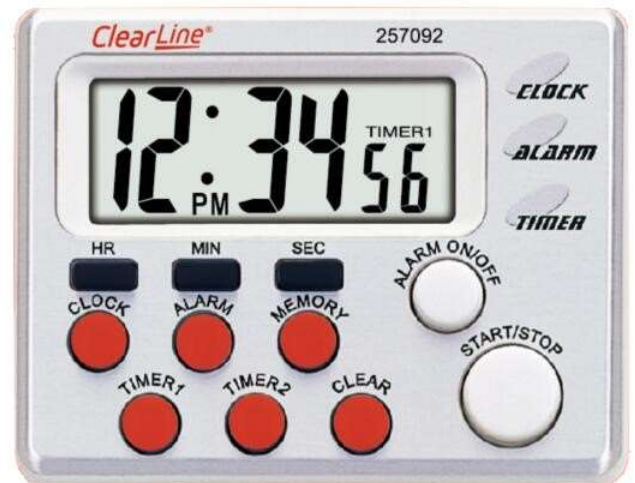

CleaTime II timer

Specification :

- ✓ Up to 2 counters and / or 2 decounters
- ✓ Clock, alarm, snooze functions (alarm delayed by 5min)
- ✓ Fast increment
- ✓ Memory of the time programmed by channels
- ✓ 2 alarms 1mm
- ✓ Capacity : 24h per second
- ✓ Time exceeded
- ✓ Screen : 40 x 17 mm
- ✓ Number : 15 mm
- ✓ Dimension : 67 x 55 x 20 mm
- ✓ With crutch, clamp and magnet
- ✓ Power supply: A76 / LR44 cell

**Unités :**

1 timer