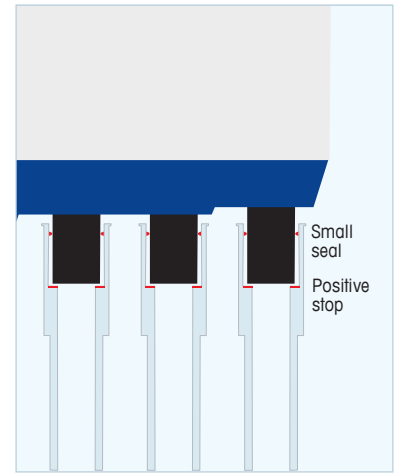

METTLER TOLEDO

Rainin XLS+ Multichannels

Lightweight, Superior Performance

The new Rainin XLS+™ multichannel pipettes by METTLER TOLEDO raise the bar on multichannel pipetting and performance. The new models are up to **35% lighter**, which means they are easier to maneuver and easy on your hands, even after hours of pipetting.

XLS+ pipettes are Rainin's most technically and ergonomically advanced multichannels available. Equipped with Rainin's patented LiteTouch™ System (LTS™) technology, these multichannel pipettes are easy on your hands and deliver precise and consistent sample pickup across all channels. Built rugged and with premium quality materials, these multichannels will deliver years of consistent, reliable service. And like all Rainin XLS+ pipettes, the embedded RFID tag supports advanced calibration tracking.

Lightest touch

Choose Rainin's patented LiteTouch System (LTS) for ergonomics and ease of use. With a small seal and positive stop, tips load quickly, seal perfectly and are easy to eject.

Channel consistency

With a small seal and positive stop, LTS provides a fast, perfect seal across all channels. No rocking or hand-tightening required... ever! Perfect seals result in consistent sample pickup on all channels – first time, every time.