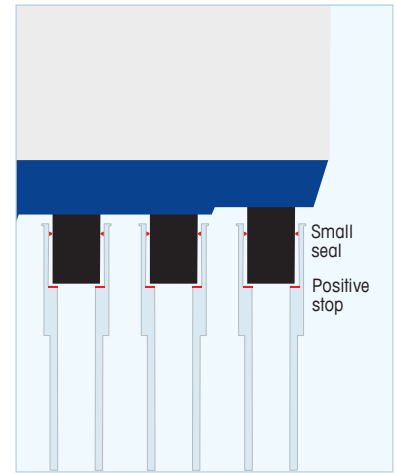

Lightest touch

Choose Rainin's patented LiteTouch System (LTS) for ergonomics and ease of use. With a small seal and positive stop, tips load quickly, seal perfectly and are easy to eject.