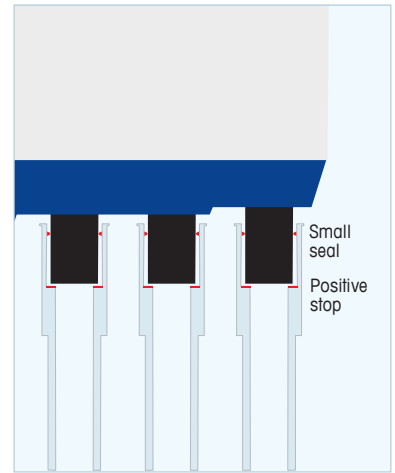

Lightest touch

Choose Rainin's patented LiteTouch System (LTS) for ergonomics and ease of use. With a small seal and positive stop, tips load quickly, seal perfectly and are easy to eject.