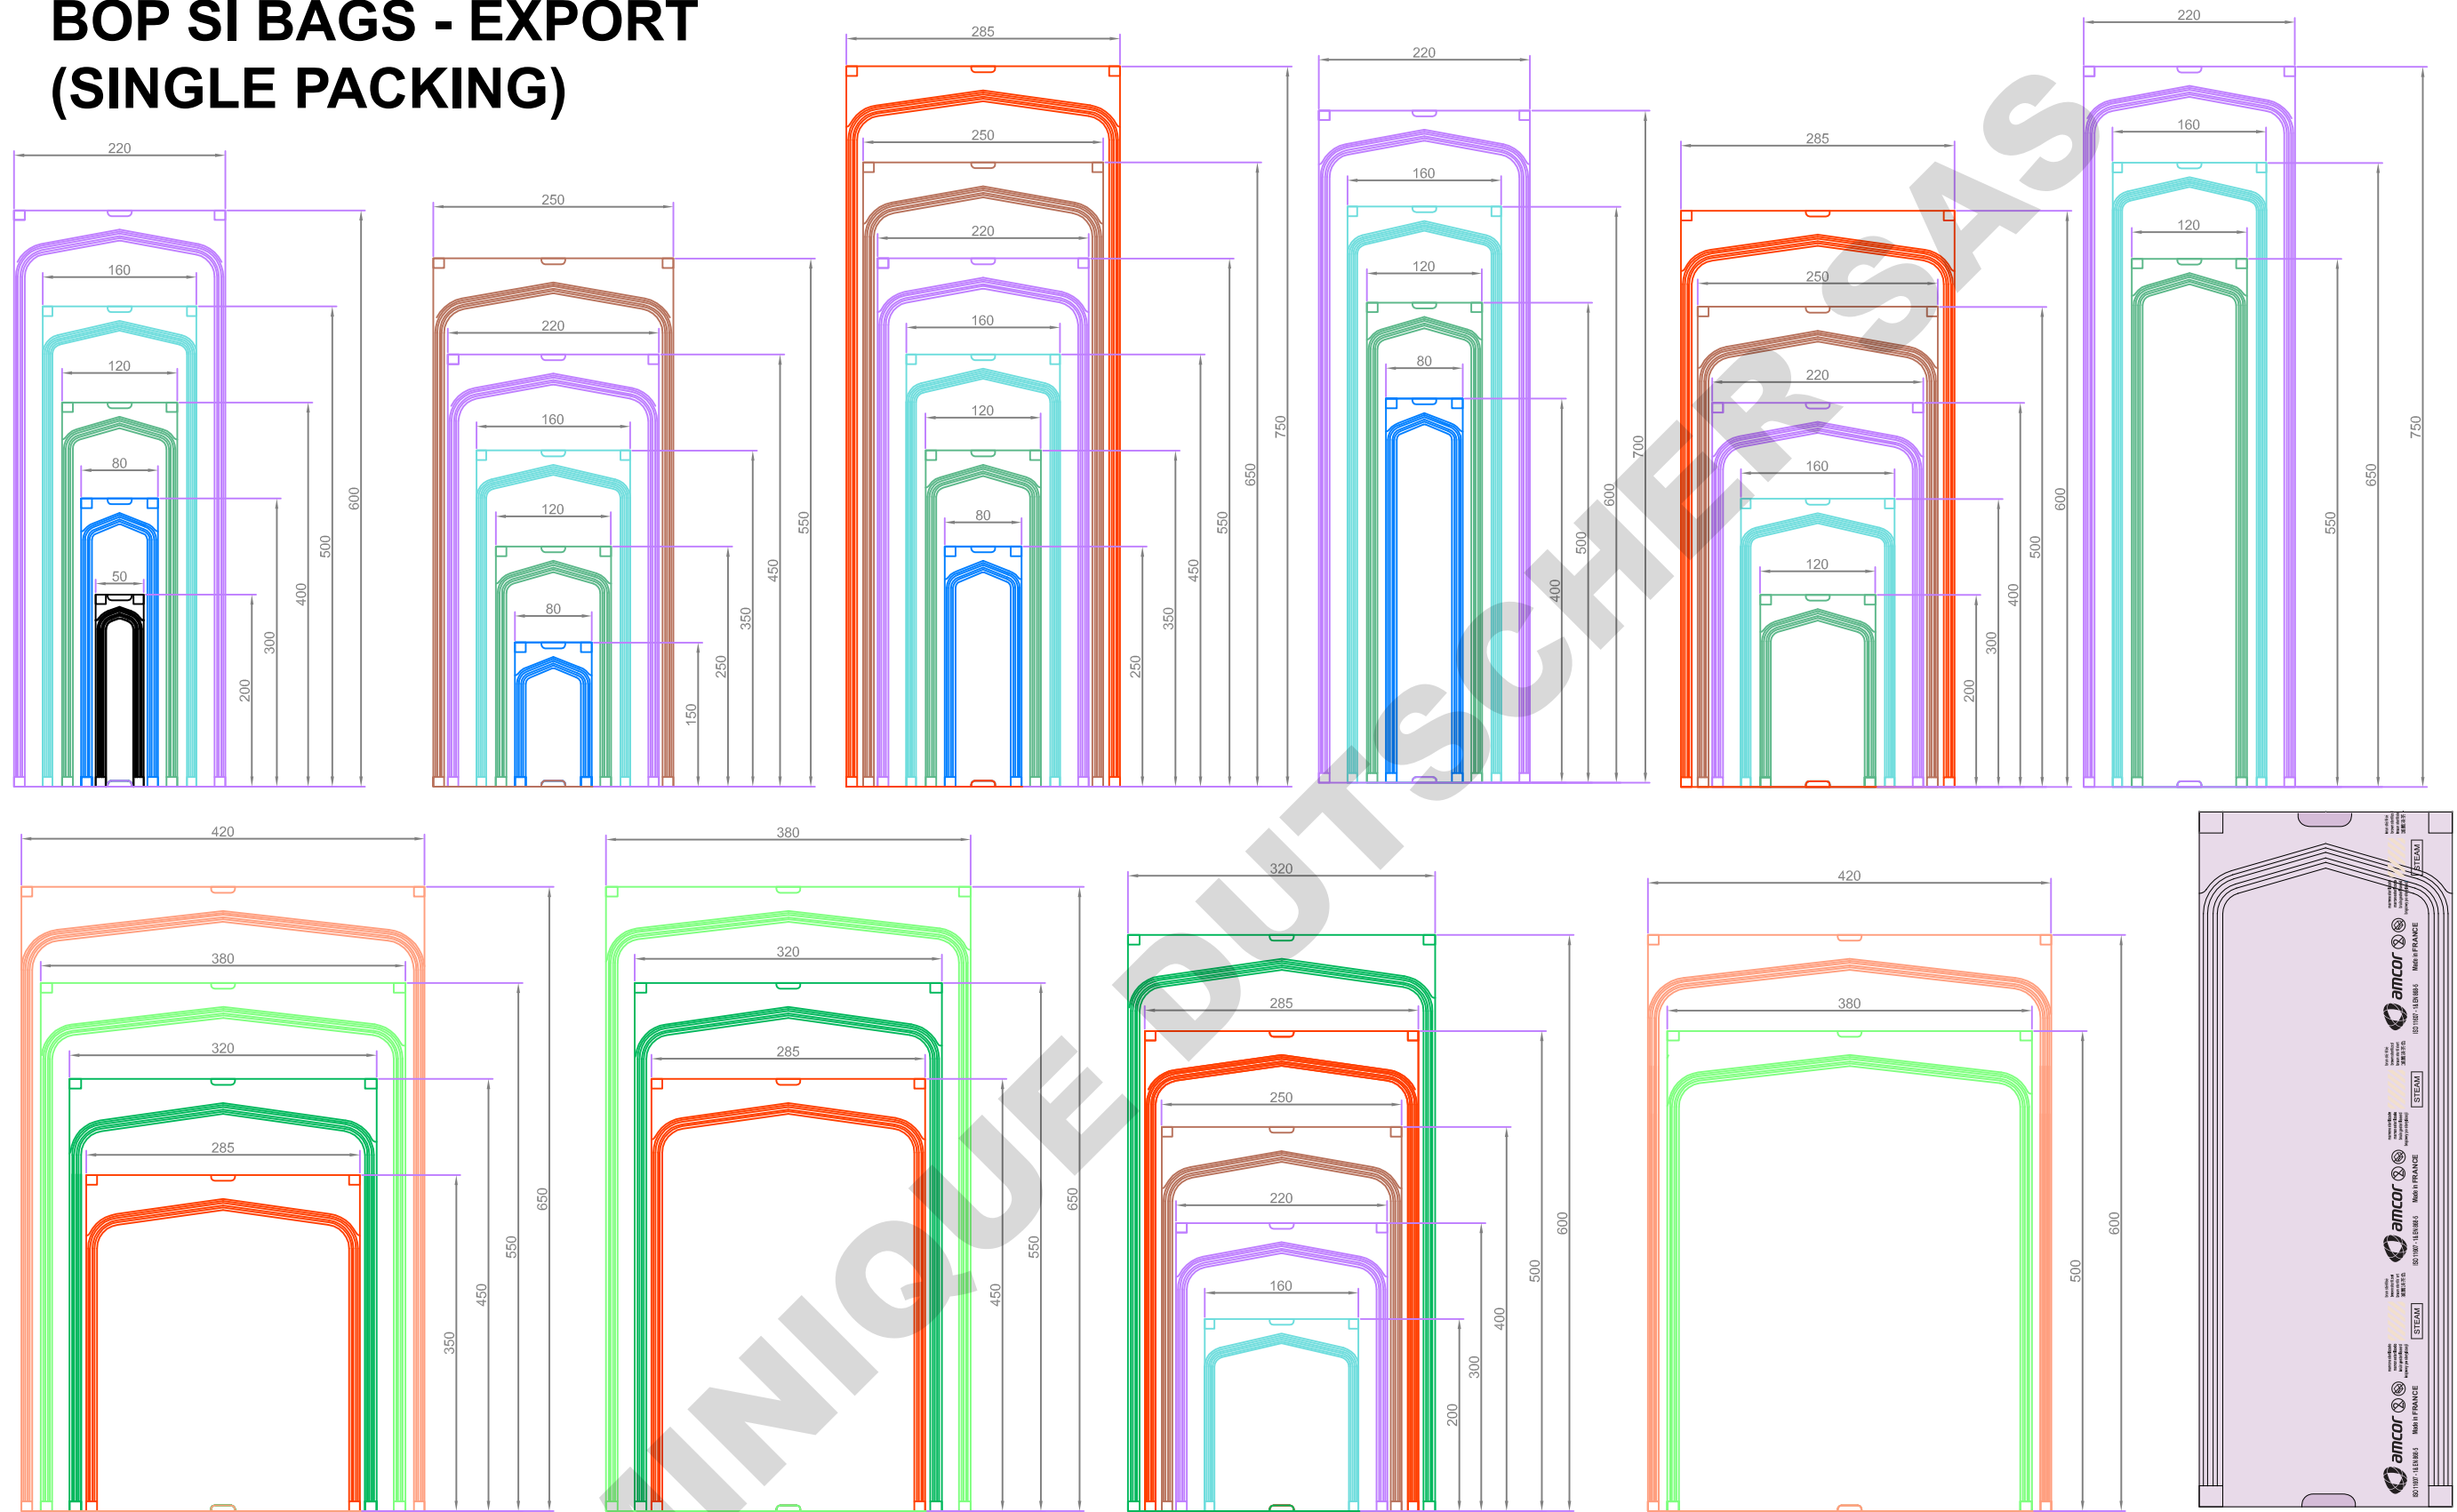

BOP SI BAGS - EXPORT (SINGLE PACKING)

*Information given for reference purposes only.
Depending on the nature of the DM to be packaged,
the protective packaging may require a size larger
than what is indicated in the correspondance below.

Echelle 1/3					
Indice	Modified by	Date	Draw by	Checked by	
0	Creation	13/03/20	V.Lepesteur	LB BF	
					Designation
					BAG BOP SI

Table of combinations double packaging range BOP SI		
Item code	Inner packing (sterile barrier system)	Outer packaging (protective packaging)
90BOPS5020	50x200mm	80x300mm
90BOPS8015	80x150mm	120x250mm
90BOPS8025	80x250mm	120x350mm
90BOPS8030	80x300mm	120x400mm
90BOPS8040	80x400mm	120x500mm
90BOPS1220	120x200mm	160x300mm
90BOPS1225	120x250mm	160x350mm
90BOPS1235	120x350mm	160x450mm
90BOPS1240	120x400mm	160x500mm
90BOPS1250	120x500mm	160x600mm
90BOPS1255	120x550mm	160x650mm

Table of combinations double packaging range BOP SI		
Item code	Inner packing (sterile barrier system)	Outer packaging (protective packaging)
90BOPS1620	160x200mm	220x300mm
90BOPS1630	160x300mm	220x400mm
90BOPS1635	160x350mm	220x450mm
90BOPS1645	160x450mm	220x550mm
90BOPS1650	160x500mm	220x600mm
90BOPS1660	160x600mm	220x700mm
90BOPS1665	160x650mm	220x750mm
90BOP22030	220x300mm	250x400mm
90BOP22040	220x400mm	250x500mm
90BOP22045	220x450mm	250x550mm
90BOP22055	220x550mm	250x650mm

Table of combinations double packaging range BOP SI		
Item code	Inner packing (sterile barrier system)	Outer packaging (protective packaging)
90BOP22060	220x600mm	-
90BOP22070	220x700mm	-
90BOP22075	220x750mm	-
90BOPS2540	250x400mm	285x500mm
90BOPS2550	250x500mm	285x600mm
90BOPS2555	250x550mm	-
90BOPS2565	250x650mm	285x750mm
90BOPS2835	285x350mm	320x450mm
90BOPS2845	285x450mm	320x550mm
90BOPS2850	285x500mm	320x600mm
90BOPS2860	285x600mm	-

Table of combinations double packaging range BOP SI		
Item code	Inner packing (sterile barrier system)	Outer packaging (protective packaging)
90BOPS2875	285x750mm	-
90BOPS3245	320x450mm	380x550mm
90BOPS3255	320x550mm	380x650mm
90BOPS3260	320x600mm	-
90BOPS3850	380x500mm	420x600mm
90BOPS3855	380x550mm	420x650mm
90BOPS3865	380x650mm	-
90BOPS4260	420x600mm	-
90BOPS4265	420x650mm	-