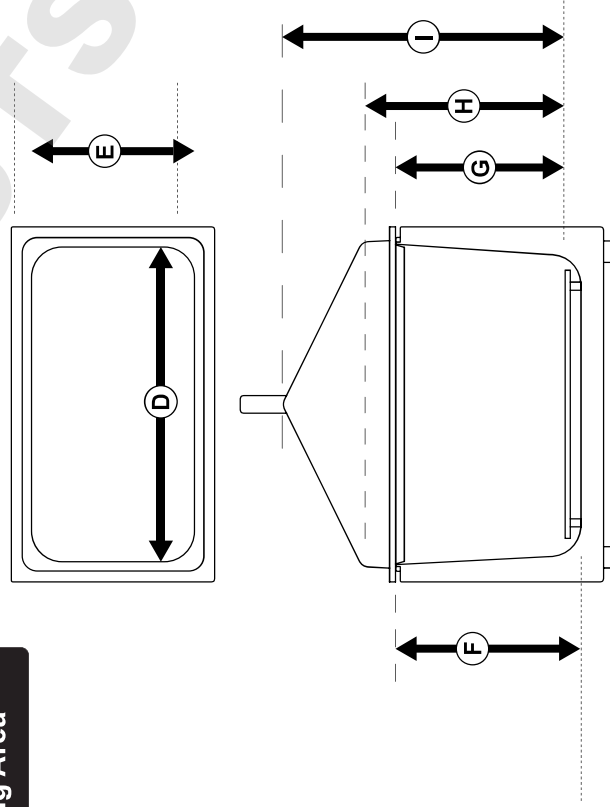

Overall dimensions

Packed weight: 11kg
Product weight: 9kg

Packed dimensions;
A 445mm
B 700mm
C 375mm

Product dimensions;
A 335mm
B 590mm
C 275mm

Working Area

D	298mm (at opening)
D	281mm (at tray height)
E	501mm (at opening)
E	485mm (at tray height)
F	150mm
G	132mm
H	150mm
I	234mm

Vessel capacity with tank lid

	Diameter	Height	Max. no in bath
Duran 21-801: 100ml	56mm	105mm	37s
Duran 21-801: 150ml	62mm	110mm	28
Duran 21-801: 250ml	70mm	143mm	24s
Duran 21-801: 500ml	86mm	181mm	10
Duran 21-801: 750ml	95mm	203mm	5s
Duran 21-801: 1000ml	101mm	230mm	0
Duran 21-801: 2000ml	136mm	265mm	0

Vessel capacity without tank lid

	Diameter	Height	Max. no in bath
Duran 21-801: 100ml	56mm	105mm	37s
Duran 21-801: 150ml	62mm	110mm	28
Duran 21-801: 250ml	70mm	143mm	24s
Duran 21-801: 500ml	86mm	181mm	15
Duran 21-801: 750ml	95mm	203mm	12s
Duran 21-801: 1000ml	101mm	230mm	12s
Duran 21-801: 2000ml	136mm	265mm	6

s - staggered to fit maximum number