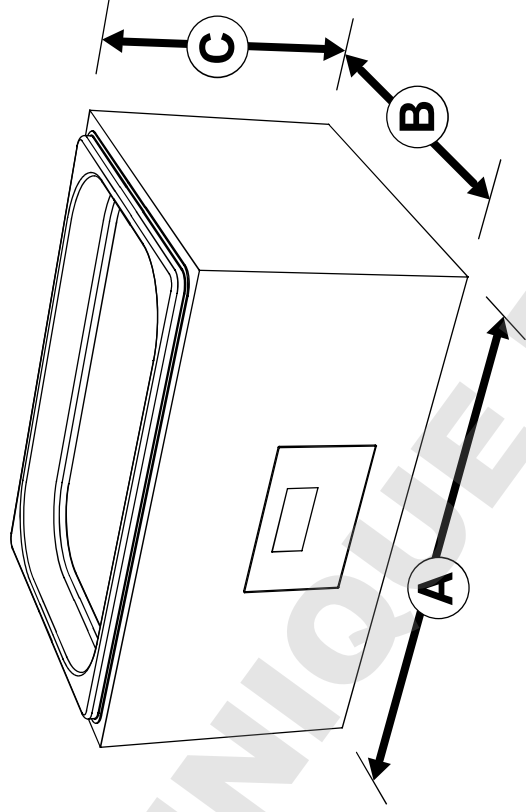

Overall dimensions

Packed weight: 11kg
Product weight: 9kg

Packed dimensions;
A 445mm
B 700mm
C 375mm

Product dimensions;
A 335mm
B 590mm
C 275mm

Working Area

D	298mm (at opening)
D	281mm (at tray height)
E	501mm (at opening)
E	485mm (at tray height)
F	150mm
G	132mm
H	150mm
I	234mm

Vessel capacity with tank lid

	Diameter	Height	Max. no in bath
Duran 21-801: 100ml	56mm	105mm	37s
Duran 21-801: 150ml	62mm	110mm	28
Duran 21-801: 250ml	70mm	143mm	24s
Duran 21-801: 500ml	86mm	181mm	10
Duran 21-801: 750ml	95mm	203mm	5s
Duran 21-801: 1000ml	101mm	230mm	0
Duran 21-801: 2000ml	136mm	265mm	0

Vessel capacity without tank lid

	Diameter	Height	Max. no in bath
Duran 21-801: 100ml	56mm	105mm	37s
Duran 21-801: 150ml	62mm	110mm	28
Duran 21-801: 250ml	70mm	143mm	24s
Duran 21-801: 500ml	86mm	181mm	15
Duran 21-801: 750ml	95mm	203mm	12s
Duran 21-801: 1000ml	101mm	230mm	12s
Duran 21-801: 2000ml	136mm	265mm	6

s - staggered to fit maximum number