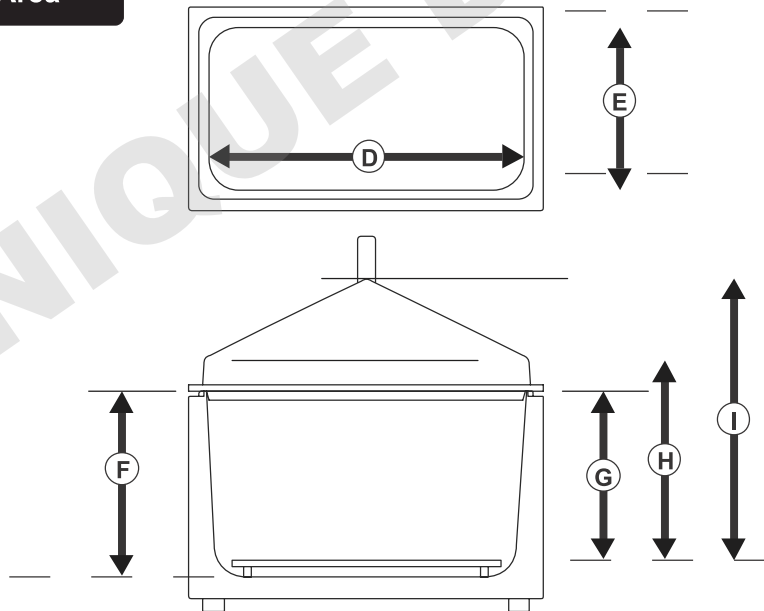

Overall dimensions

Packed weight: 3.5kg
Product weight: 3kg

Packed dimensions;
A 295mm
B 310mm
C 300mm

Product dimensions;
A 185mm
B 200mm
C 200mm

Working Area

| | |
|---|------------------------|
| D | 148mm (at opening) |
| D | 131mm (at tray height) |
| E | 134mm (at opening) |
| E | 117mm (at tray height) |
| F | 150mm |
| G | 132mm |
| H | 150mm |
| I | 187mm |

Vessel capacity with tank lid

| | Diameter | Height | Max. no in bath |
|----------------------|----------|--------|-----------------|
| Duran 21-801: 100ml | 56mm | 105mm | 4 |
| Duran 21-801: 150ml | 62mm | 110mm | 3s |
| Duran 21-801: 250ml | 70mm | 143mm | 2 |
| Duran 21-801: 500ml | 86mm | 181mm | 0 |
| Duran 21-801: 750ml | 95mm | 203mm | 0 |
| Duran 21-801: 1000ml | 101mm | 230mm | 0 |
| Duran 21-801: 2000ml | 136mm | 265mm | 0 |

Vessel capacity without tank lid

| | Diameter | Height | Max. no in bath |
|----------------------|----------|--------|-----------------|
| Duran 21-801: 100ml | 56mm | 105mm | 4 |
| Duran 21-801: 150ml | 62mm | 110mm | 3s |
| Duran 21-801: 250ml | 70mm | 143mm | 2 |
| Duran 21-801: 500ml | 86mm | 181mm | 1 |
| Duran 21-801: 750ml | 95mm | 203mm | 1 |
| Duran 21-801: 1000ml | 101mm | 230mm | 1 |
| Duran 21-801: 2000ml | 136mm | 265mm | 0 |