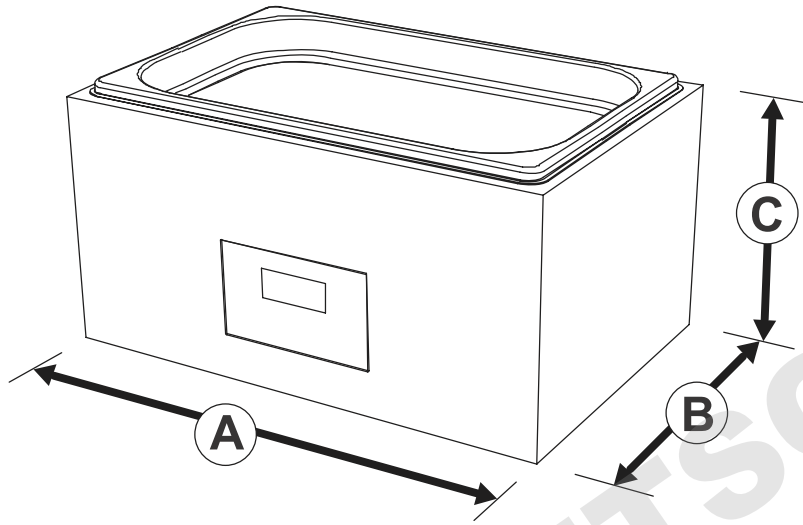

Overall dimensions

Packed weight: 3.5kg
Product weight: 3kg

Packed dimensions;
A 295mm
B 310mm
C 300mm

Product dimensions;
A 185mm
B 200mm
C 200mm

Working Area

| | |
|---|------------------------|
| D | 148mm (at opening) |
| D | 131mm (at tray height) |
| E | 134mm (at opening) |
| E | 117mm (at tray height) |
| F | 150mm |
| G | 132mm |
| H | 150mm |
| I | 187mm |

Vessel capacity with tank lid

| | Diameter | Height | Max. no in bath |
|----------------------|----------|--------|-----------------|
| Duran 21-801: 100ml | 56mm | 105mm | 4 |
| Duran 21-801: 150ml | 62mm | 110mm | 3s |
| Duran 21-801: 250ml | 70mm | 143mm | 2 |
| Duran 21-801: 500ml | 86mm | 181mm | 0 |
| Duran 21-801: 750ml | 95mm | 203mm | 0 |
| Duran 21-801: 1000ml | 101mm | 230mm | 0 |
| Duran 21-801: 2000ml | 136mm | 265mm | 0 |

Vessel capacity without tank lid

| | Diameter | Height | Max. no in bath |
|----------------------|----------|--------|-----------------|
| Duran 21-801: 100ml | 56mm | 105mm | 4 |
| Duran 21-801: 150ml | 62mm | 110mm | 3s |
| Duran 21-801: 250ml | 70mm | 143mm | 2 |
| Duran 21-801: 500ml | 86mm | 181mm | 1 |
| Duran 21-801: 750ml | 95mm | 203mm | 1 |
| Duran 21-801: 1000ml | 101mm | 230mm | 1 |
| Duran 21-801: 2000ml | 136mm | 265mm | 0 |

s - staggered to fit maximum number