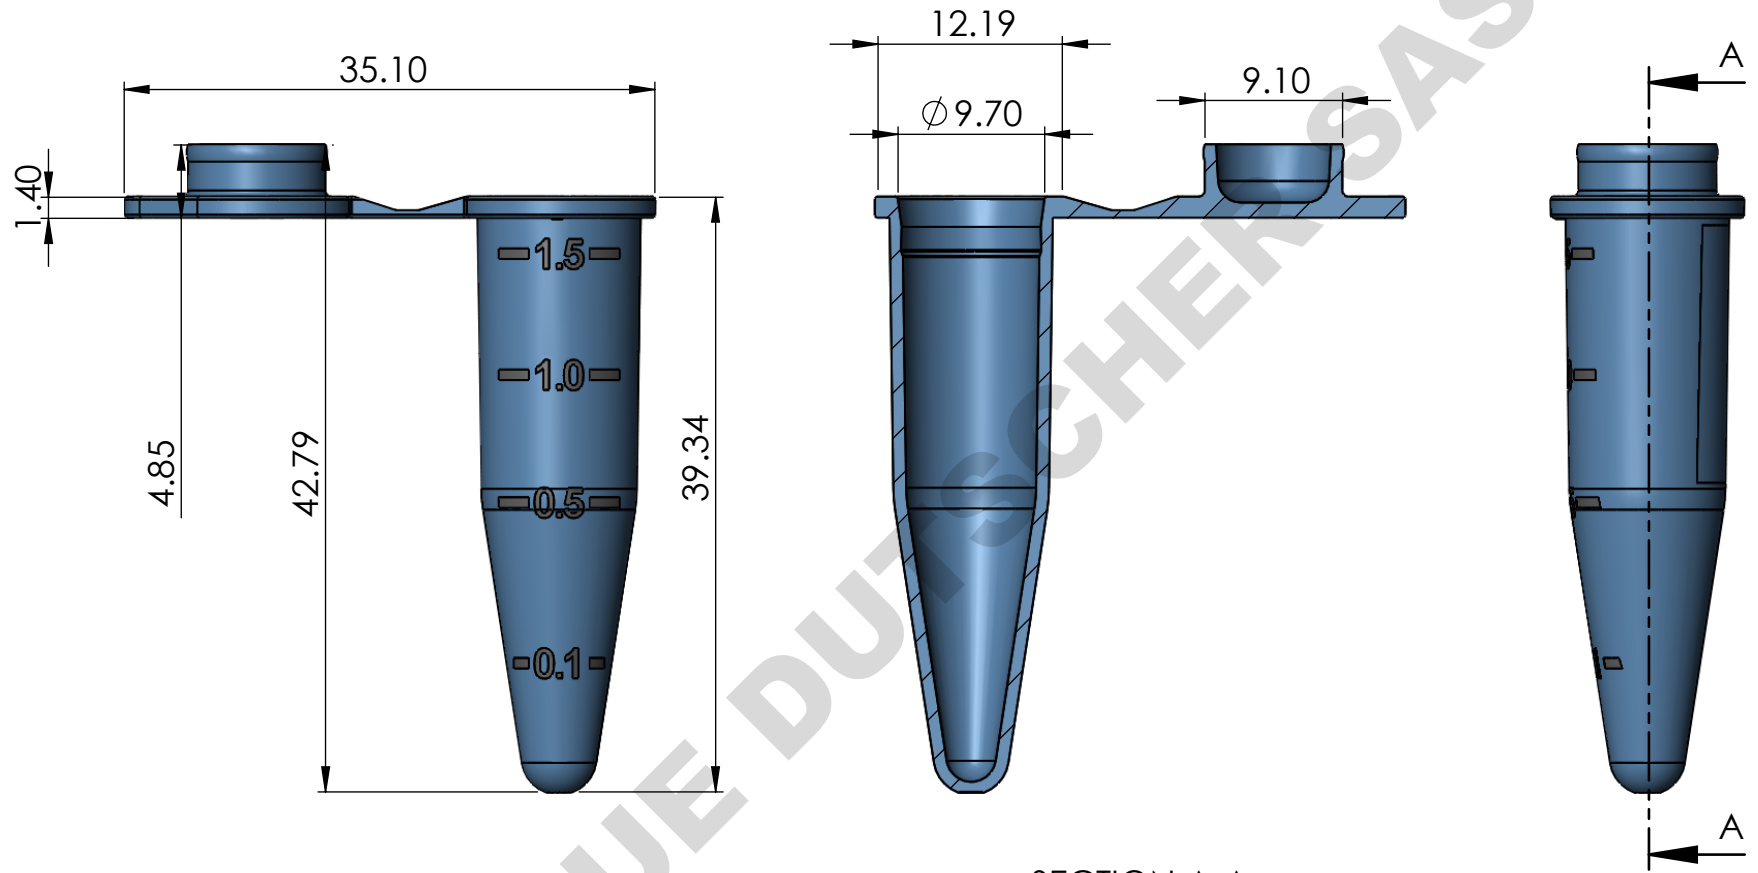

SECTION A-A

		DIMENSIONS ARE IN MM TOLERANCES: ±2%		NAME	DATE	<b>BIOplastics BV</b>	
				DRAWN	Jo Vaessen	DWG. NO.	
				CHECKED		<b>B74085</b>	
				ENG APPR.			
				MFG APPR.			
				Q.A.			
		MATERIAL		COMMENTS:		SIZE	
		PP				A	
NEXT ASSY	USED ON	FINISH				REV.	
		--					
APPLICATION		DO NOT SCALE DRAWING				SCALE:2:1	WEIGHT:
						SHEET 1 OF 1	