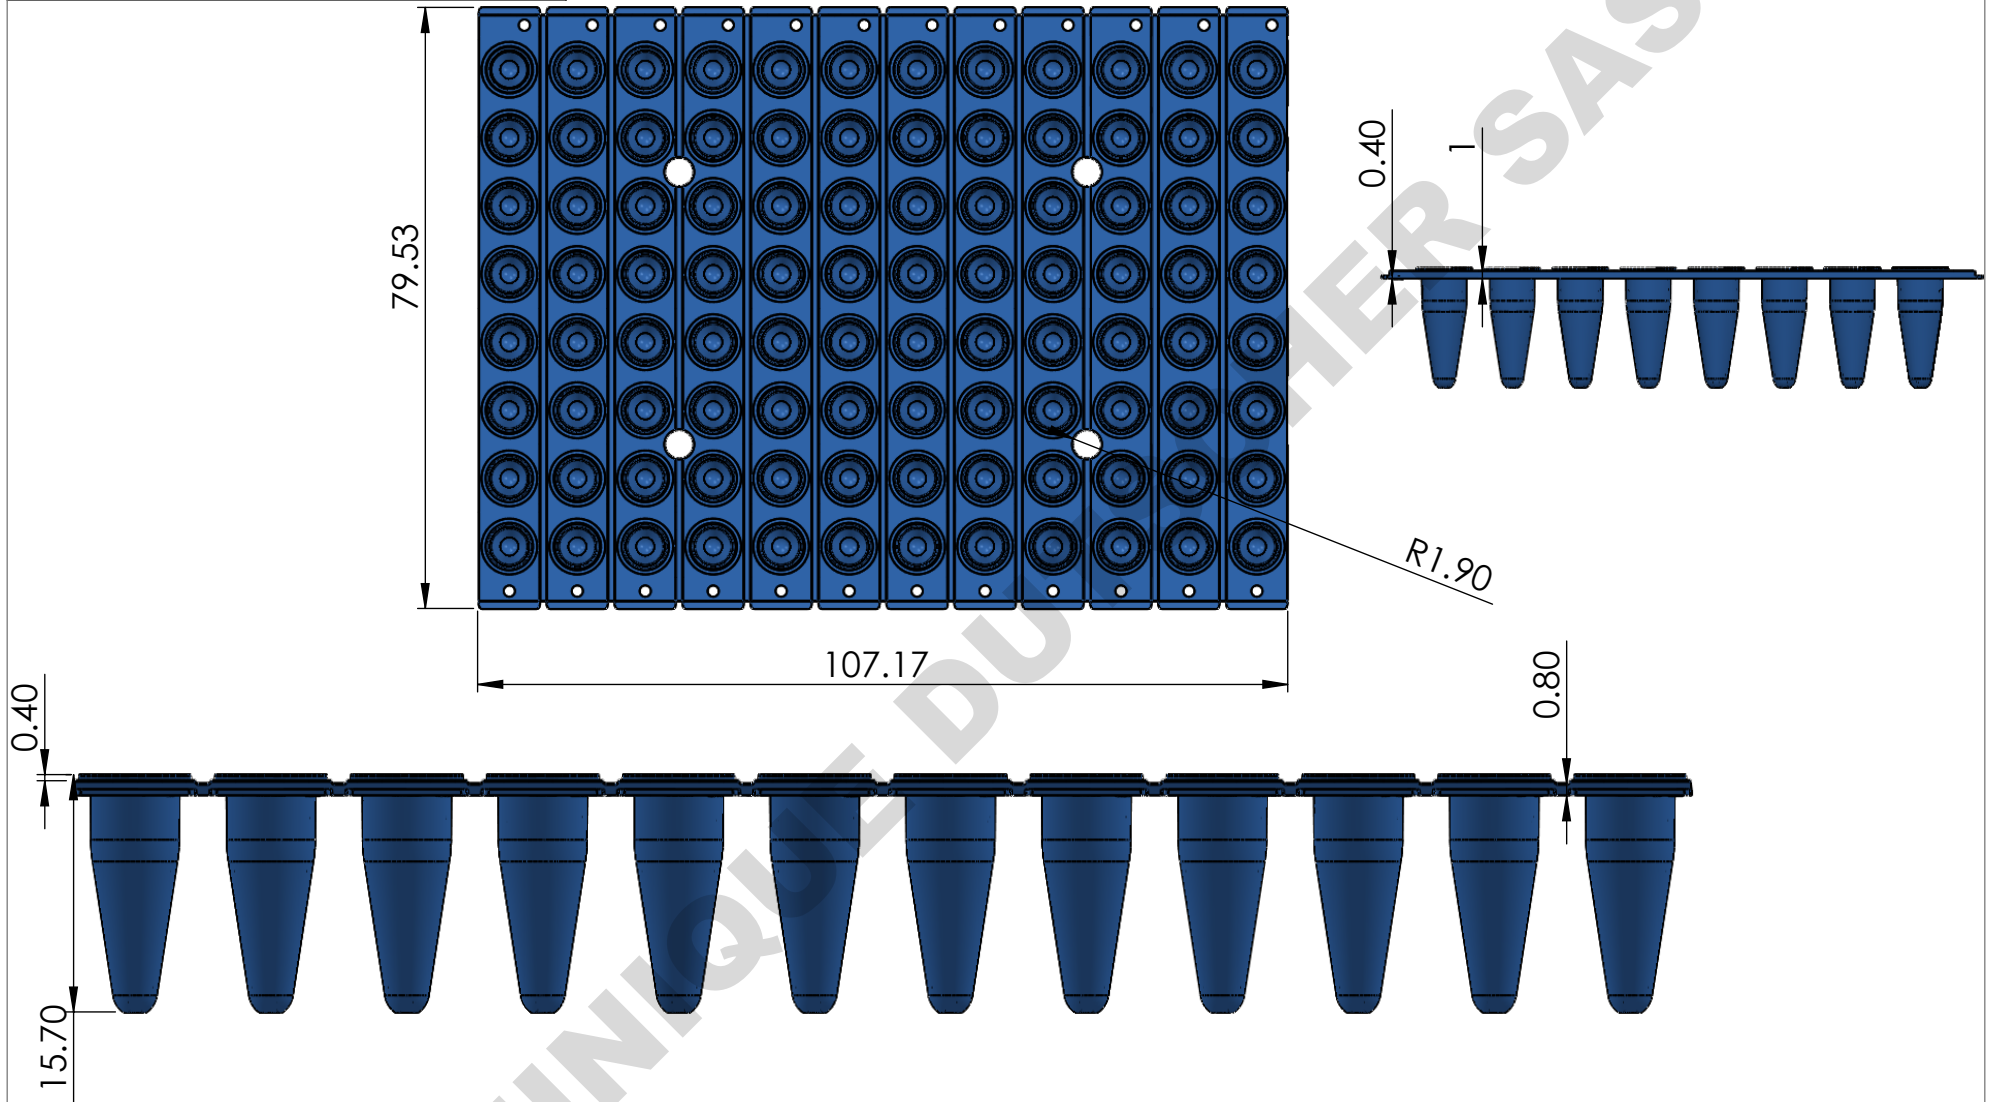

		DIMENSIONS ARE IN MM TOLERANCES: ± 2%		NAME	DATE	BIoplastics BV	
				DRAWN	Jo Vaessen		DWG. NO.
				CHECKED			B60101-1 and B50601
				ENG APPR.			
				MFG APPR.			
		MATERIAL PP		Q.A.		REV.	
NEXT ASSY	USED ON	FINISH --		COMMENTS:		SIZE A	
APPLICATION		DO NOT SCALE DRAWING				SCALE: 1:2 WEIGHT: SHEET 1 OF 1	