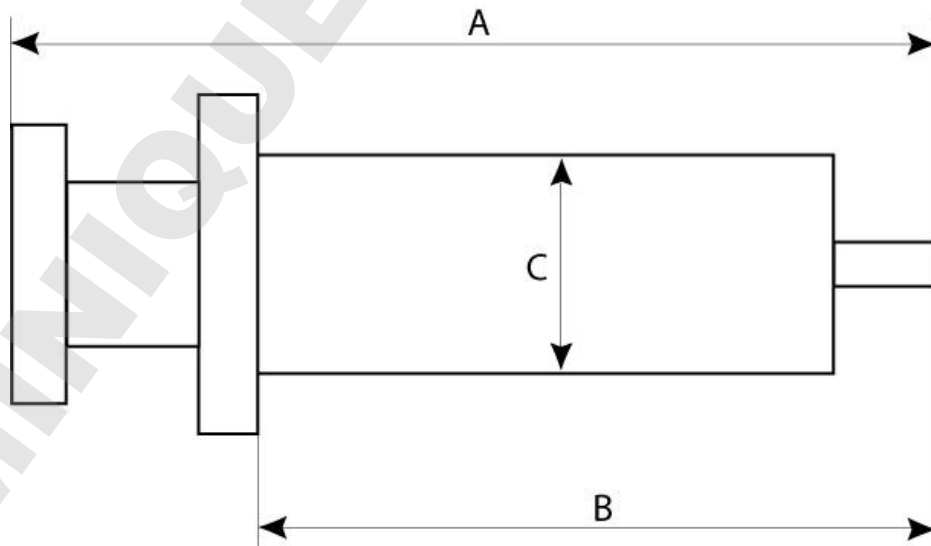

Dosys all-glass syringes

Model 155

GENERAL DIMENSIONS

Cat. No.	Volume	Overall length	Cylinder length	Outside diameter
155.0501	1 mL	86	72	9.5
155.0502	2 mL	88	72	11.7
155.0505	5 mL	109	90	14.7
155.0510	10 mL	133	110	18.0
155.0520	20 mL	148	126	23.7
155.0530	30 mL	165	137	27.0
155.0550	50 mL	174	147	32.5
155.05100	100 mL	220	183	39.0
155.05150	150 mL	228	186	48.0
155.05250	250 mL	303	255	48.0

- Borosilicate glass
- Metal Luer Lock Nozzle
- Dimensions are in millimeters

Glass syringes 155_0912