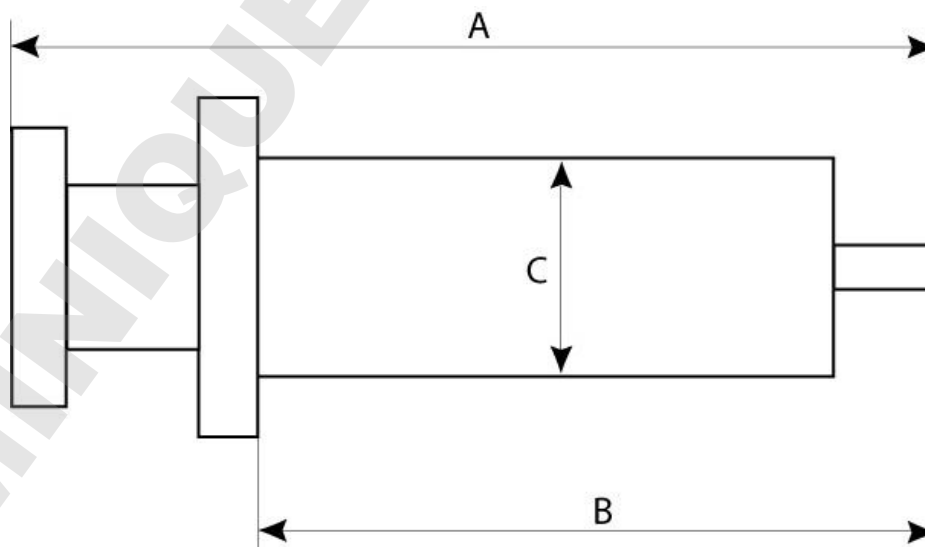

### GENERAL DIMENSIONS

Cat. No.	Volume	Overall length	Cylinder length	Outside diameter
155.0501	1 mL	86	72	9.5
155.0502	2 mL	88	72	11.7
155.0505	5 mL	109	90	14.7
155.0510	10 mL	133	110	18.0
155.0520	20 mL	148	126	23.7
155.0530	30 mL	165	137	27.0
155.0550	50 mL	174	147	32.5
155.05100	100 mL	220	183	39.0
155.05150	150 mL	228	186	48.0
155.05250	250 mL	303	255	48.0

- Borosilicate glass
- Metal Luer Lock Nozzle
- Dimensions are in millimeters

Glass syringes 155\_0912