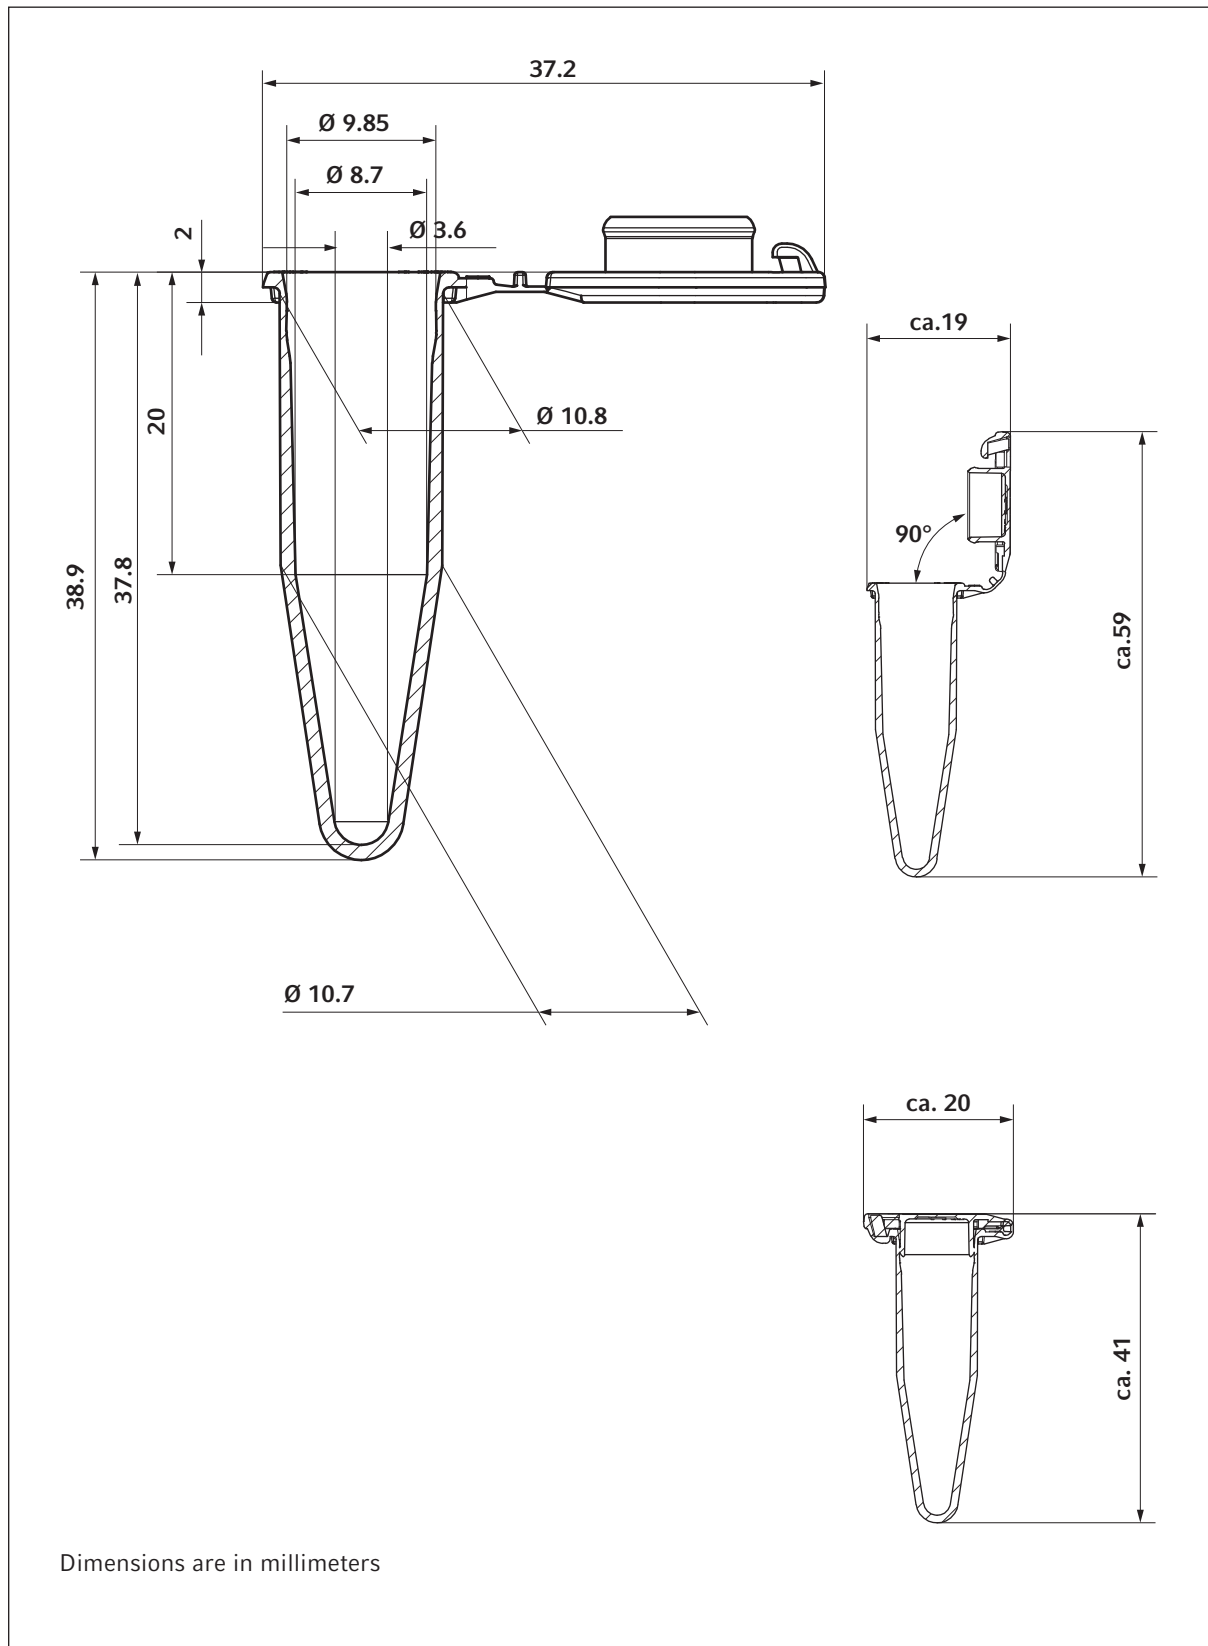

Technical Data Sheet
Eppendorf Safe-Lock Tubes 1.5 mL
English (EN)

Technical Data Sheet
Eppendorf Safe-Lock Tubes 1.5 mL
English (EN)

Dimensions are in millimeters

Your local distributor: www.eppendorf.com/contact
Eppendorf AG · 22331 Hamburg · Germany
eppendorf@eppendorf.com · www.eppendorf.com