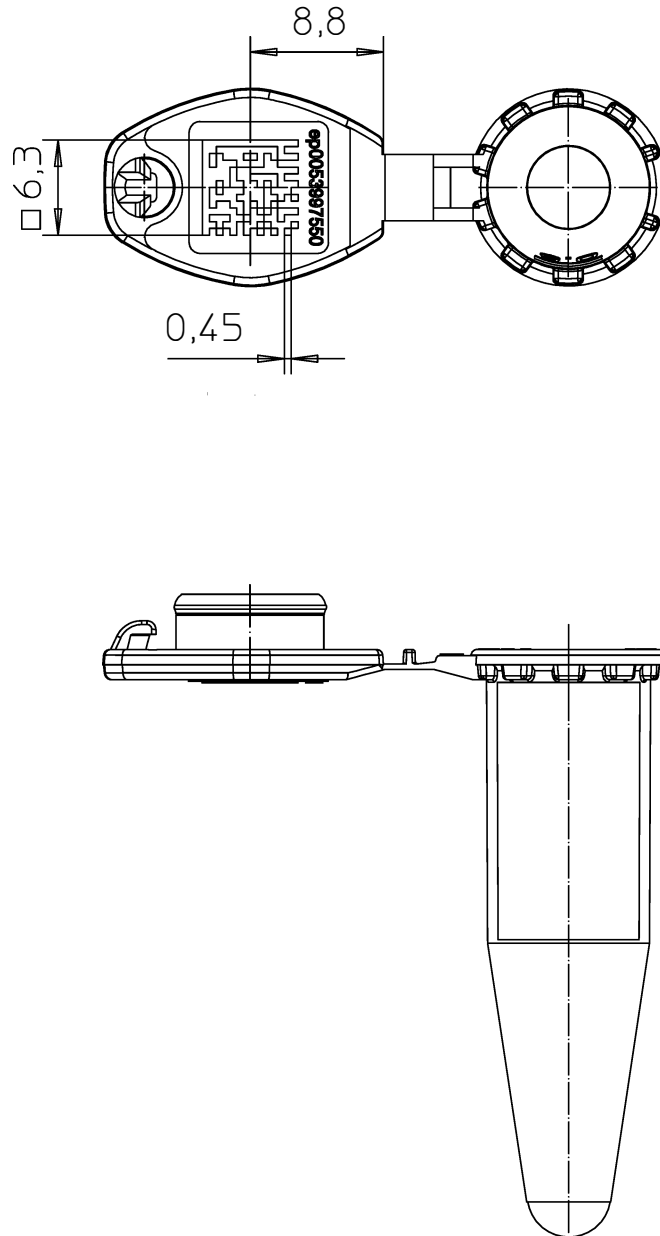

Technical Data Sheet
Eppendorf Safe-Lock Tubes 1.5 mL
English (EN)

Technical Data Sheet
Eppendorf Safe-Lock Tubes 1.5 mL
English (EN)

Dimensions are in millimeters

Your local distributor: www.eppendorf.com/contact
Eppendorf AG · 22331 Hamburg · Germany
eppendorf@eppendorf.com · www.eppendorf.com