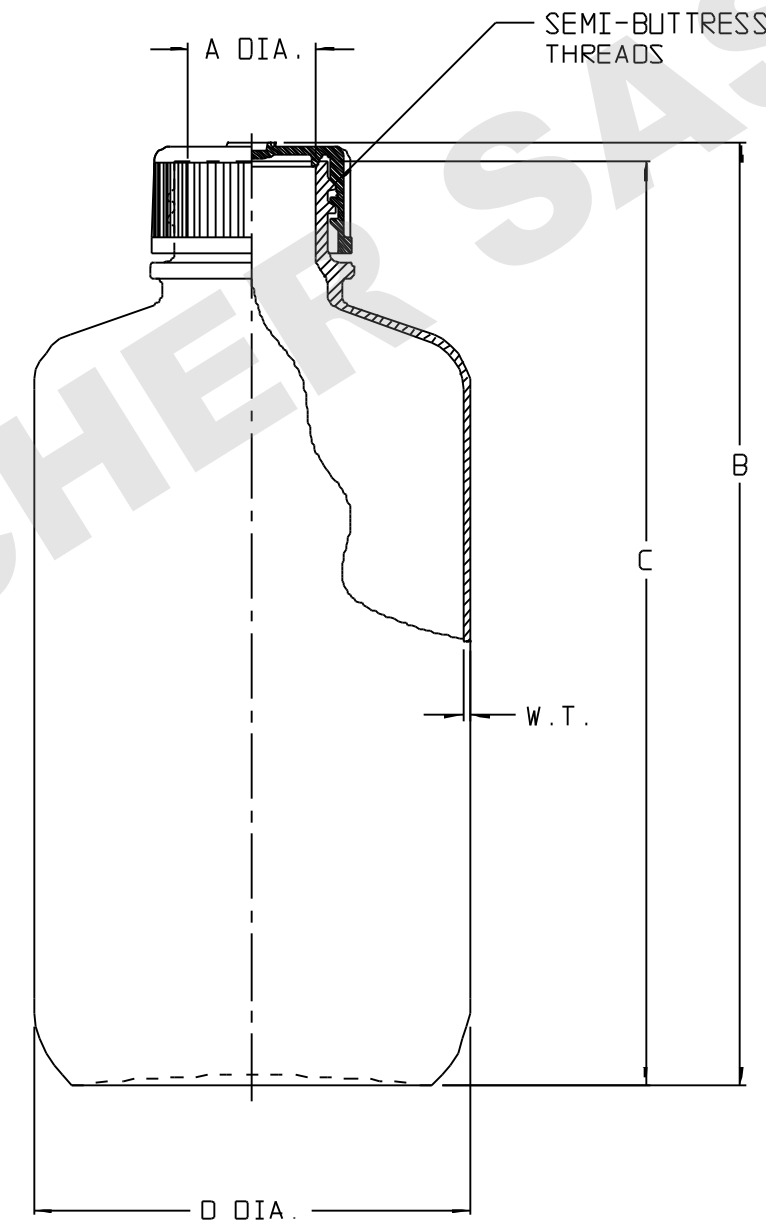

CATALOG NO.	NOMINAL CAPACITY, (oz)						MATERIALS	
							BOTTLE	CLOSURE
342089	1	2	4	8	16	32	HDPE	WHITE PP

SIZE CODE	-0001		-0002		-0004	
SIZE (NOM VOL mL/oz)	30/1		60/2		125/4	
NOM. BRIM CAP. (mL)	34		63		143	
NECK FINISH (mm)	20-415		20-415		24-415	
THREAD (T.P.I.)	8		8		8	
NOM. WEIGHT W/CLOSURE (gns)	8		12		16	
	INCH	MM	INCH	MM	INCH	MM
A (NECK I.D.)	0.54 ±0.02	13.7 ±0.5	0.54 ±0.02	13.7 ±0.5	0.69 ±0.02	17.5 ±0.5
B (HT. W/CLOSURE)	2.40 ±0.07	61.0 ±1.8	3.36 ±0.08	85.3 ±2.0	3.97 ±0.08	100.8 ±2.0
C (HT. W/O CLOSURE)	2.30 ±0.07	58.4 ±1.8	3.25 ±0.08	82.6 ±2.0	3.87 ±0.08	98.3 ±2.0
D (DIA.)	1.35 ±0.05	34.3 ±1.3	1.52 ±0.06	38.6 ±1.5	1.99 ±0.06	50.5 ±1.5
W.T. (NOM. WALL THK)	0.035	0.89	0.035	0.89	0.030	0.76

SIZE CODE	-0008		-0016		-0032	
SIZE (NOM VOL mL/oz)	250/8		500/16		1000/32	
NOM. BRIM CAP. (mL)	289		555		1090	
NECK FINISH (mm)	24-415		28-415		38-430	
THREAD (T.P.I.)	8		6		6	
NOM. WEIGHT W/CLOSURE (gns)	26		40		78	
	INCH	MM	INCH	MM	INCH	MM
A (NECK I.D.)	0.69 ±0.02	17.5 ±0.5	0.84 ±0.02	21.3 ±0.5	1.080 ±0.025	27.4 ±0.6
B (HT. W/CLOSURE)	5.23 ±0.08	132.8 ±2.0	6.73 ±0.09	170.9 ±2.3	8.51 ±0.10	216.2 ±2.5
C (HT. W/O CLOSURE)	5.14 ±0.08	130.6 ±2.0	6.61 ±0.09	167.9 ±2.3	8.37 ±0.10	212.6 ±2.5
D (DIA.)	2.40 ±0.07	61.0 ±1.8	2.87 ±0.08	72.9 ±2.0	3.60 ±0.08	91.4 ±2.0
W.T. (NOM. WALL THK)	0.030	0.76	0.040	1.02	0.035	0.89

NOTES:

- ALL DIMENSIONS ARE NOMINAL AND IN INCHES AND MILLIMETERS UNLESS OTHERWISE NOTED.
- THIS IS NOT A PRODUCTION DRAWING, BUT IS FOR INFORMATIONAL PURPOSES ONLY, AND IS SUBJECT TO CHANGE WITHOUT NOTICE.