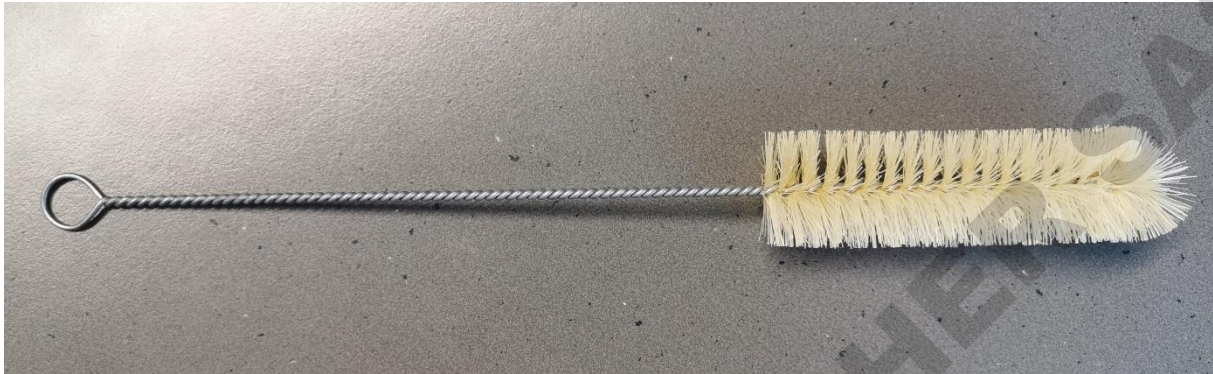

Datasheet

Cylindrical brush

684510-3

Technical details

Product designation	cyl. twisted brush 300/110/30, bent over, with eyelet 13 mm, simple wire handle, galvanized wire 1.6 mm, Fibre
Article no.	684510-3
Total length	300 mm
Brush filling length	110 mm
Brush diameter	30 mm
Brush material	Fibre
Eyelet	13 mm
Version	top bent over
Wire diameter	1.6 mm
Wire material	galvanized wire according to EN ISO 16120-2
Net weight	14.4 g
Packaging unit	-
Country of origin	Germany
Customs tariff number	96039091