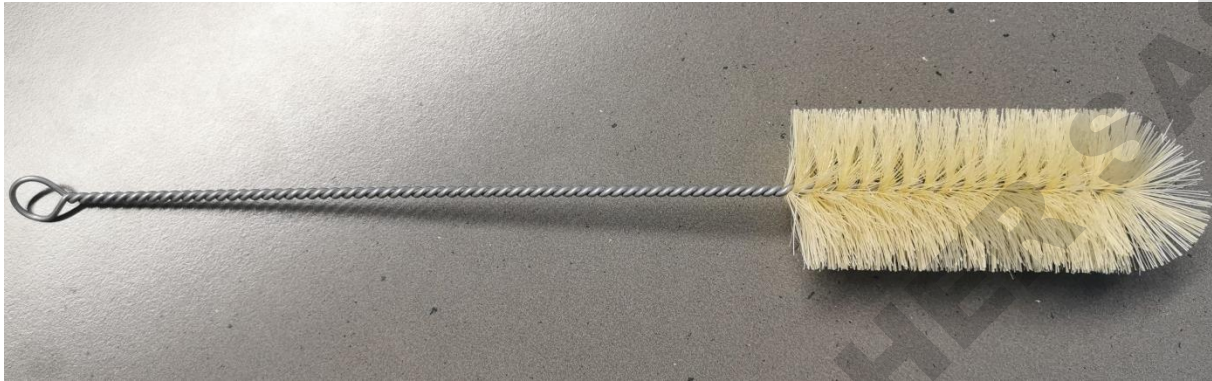

Datasheet

Cylindrical brush

684150-7

Technical details

Product designation	cyl. twisted brush 360/120/50, bent over, with eyelet 13 mm, simple wire handle, galvanized wire 2.0 mm, Fibre
Article no.	684150-7
Total length	360 mm
Brush filling length	120 mm
Brush diameter	50 mm
Brush material	Fibre
Eyelet	13 mm
Version	top bent over
Wire diameter	2.0 mm
Wire material	galvanized wire according to EN ISO 16120-2
Net weight	27 g
Packaging unit	-
Country of origin	Germany
Customs tariff number	96039091