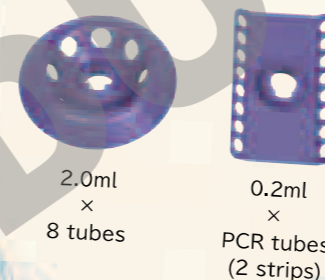

TOMY

Wonder Spin

One Spin

Single Tube Spin-able Centrifuge

Active in anywhere at Bio-laboratory World-wide

Two way drive, AC power drive and cordless battery drive, expand usability. Flexible mobility at biosafety cabinet & clean bench use. 5 power plug adapters included to fit to world-wide universal power line(AC100-240V). Comply with CE standard.

- STANDARD ACCESSORY
- AC adapter
- 5 type power plug adapters

Two rotors included to spin 2.0ml tube and PCR strip

Just one push action to Close/Open

Motor over current & Imbalance detect system

6 minutes Timer equipped