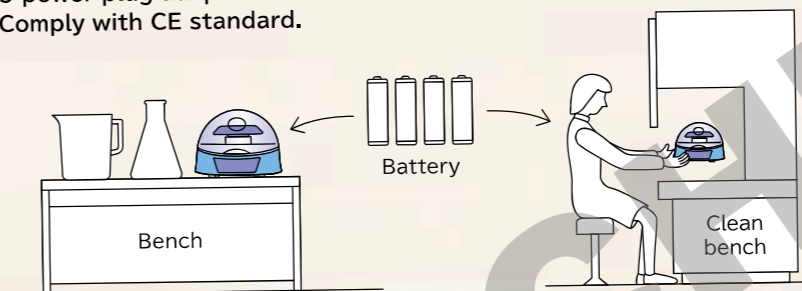

TOMY

Wonder Spin

One Spin

Single Tube Spin-able Centrifuge

Active in anywhere at Bio-laboratory World-wide

Two way drive, AC power drive and cordless battery drive, expand usability. Flexible mobility at biosafety cabinet & clean bench use. 5 power plug adapters included to fit to world-wide universal power line(AC100-240V). Comply with CE standard.

- STANDARD ACCESSORY
- AC adapter
- 5 type power plug adapters

Two rotors included to spin 2.0ml tube and PCR strip

Just one push action to Close/Open

Motor over current & Imbalance detect system

6 minutes Timer equipped