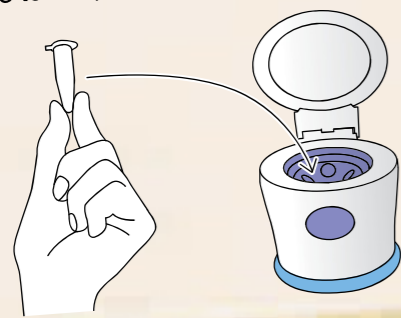

TOMY

Wonder Spin

One Spin

Single Tube Spin-able Centrifuge

Active in anywhere at Bio-laboratory World-wide

Two way drive, AC power drive and cordless battery drive, expand usability. Flexible mobility at biosafety cabinet & clean bench use. 5 power plug adapters included to fit to world-wide universal power line(AC100-240V). Comply with CE standard.

- STANDARD ACCESSORY
- AC adapter
- 5 type power plug adapters

Two rotors included to spin 2.0ml tube and PCR strip

Just one push action to Close/Open

Motor over current & Imbalance detect system

6 minutes Timer equipped

Quick spin-down

A single microtube is able to spin without balance load. (Patent pending)

Lid close to spin, Release hand to stop

Easy tube unloading

Fits to universal power line

5 power plug adapters included to fit to universal power line (AC100-240V). Comply with CE standard.

Spin-column or Screw capped tube available

Compact Design

Small foot print to save your bench space.

Multi Spin

Cordless Multi-purpose Centrifuge

Wonder Spin