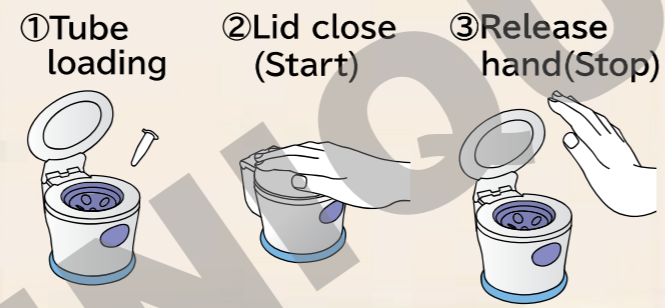

- STANDARD ACCESSORY
- AC adapter
- 5 type power plug adapters

Two rotors included to spin 2.0ml tube and PCR strip

Just one push action to Close/Open

Motor over current & Imbalance detect system

6 minutes Timer equipped

Quick spin-down

A single microtube is able to spin without balance load. (Patent pending)

Lid close to spin, Release hand to stop

Easy tube unloading

Fits to universal power line

5 power plug adapters included to fit to universal power line (AC100-240V). Comply with CE standard.