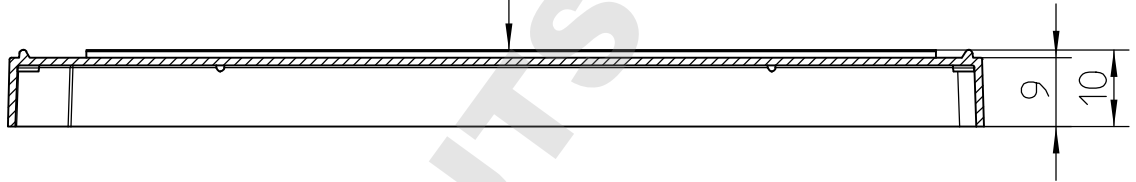

Curvature +0,3
-0,3

"All dimensions in mm"

Customer drawing subject to change without notice!

Uncontrolled Copy

Prior Issue	Drawn	Approved	Released	CONFIDENTIAL: Information contained in this document or drawing is confidential and proprietary to Greiner Bio-One GmbH. This document may not be reproduced for any reason without written permission from Greiner Bio-One GmbH. All rights of design, invention, and copyright are reserved.
Revision 1	Date 2011/03/30	Date 2015/02/02	Date 2015/02/02	
Date 2011/03/30	Name forb	Name schwarzj	Name sonntag	