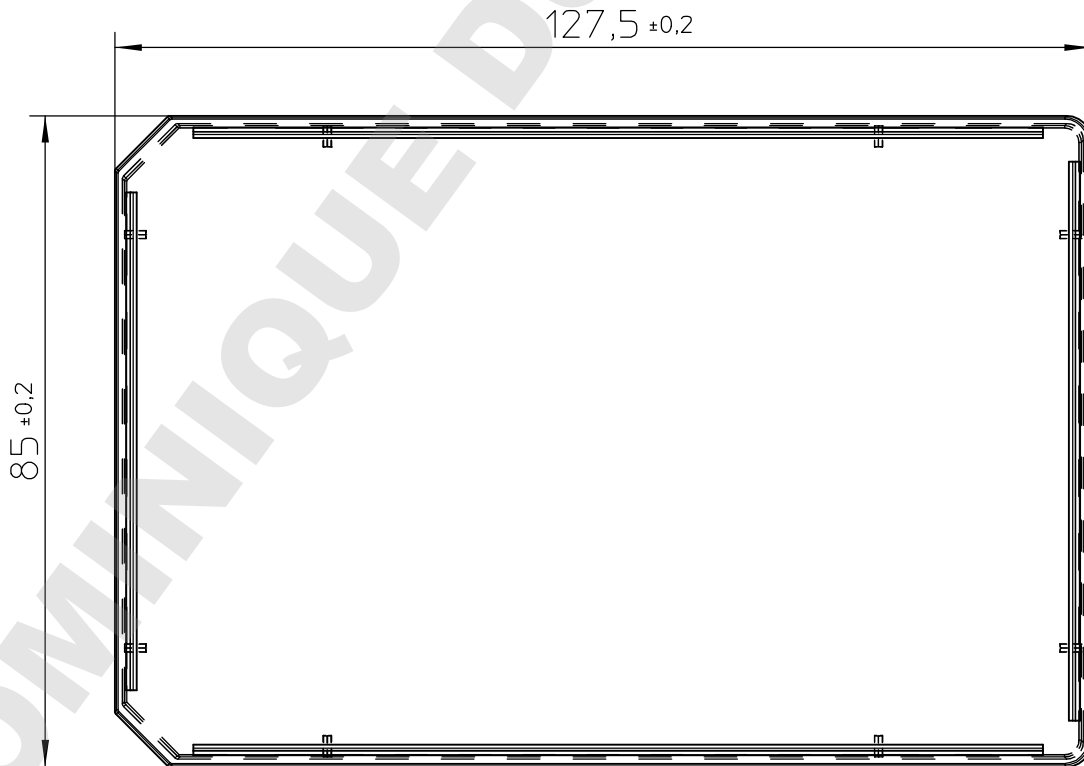

Curvature +0,3
-0,3

"All dimensions in mm"

Customer drawing subject to change without notice!

Uncontrolled Copy

Prior Issue	Drawn	Approved	Released	CONFIDENTIAL: Information contained in this document or drawing is confidential and proprietary to Greiner Bio-One GmbH. This document may not be reproduced for any reason without written permission from Greiner Bio-One GmbH. All rights of design, invention, and copyright are reserved.
Revision 1	Date 2011/03/30	Date 2015/02/02	Date 2015/02/02	
Date 2011/03/30	Name forb	Name schwarzj	Name sonntag	