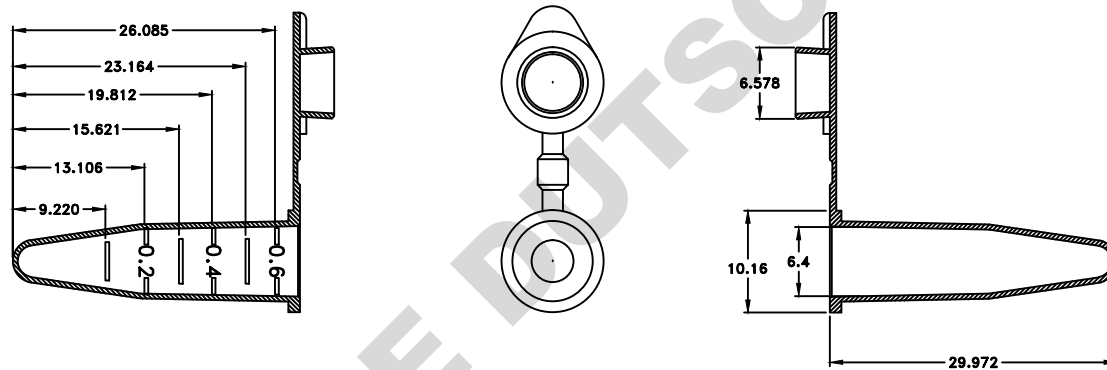

.65ml MCT  
Dimension in MM

DOMINIQUE RUTSCHER SAS