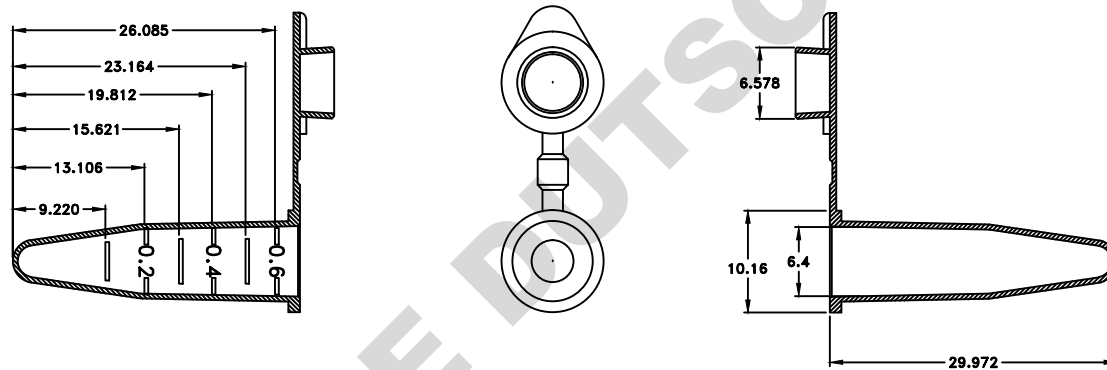

.65ml MCT
Dimension in MM

DOMINIQUE RUTSCHER SAS